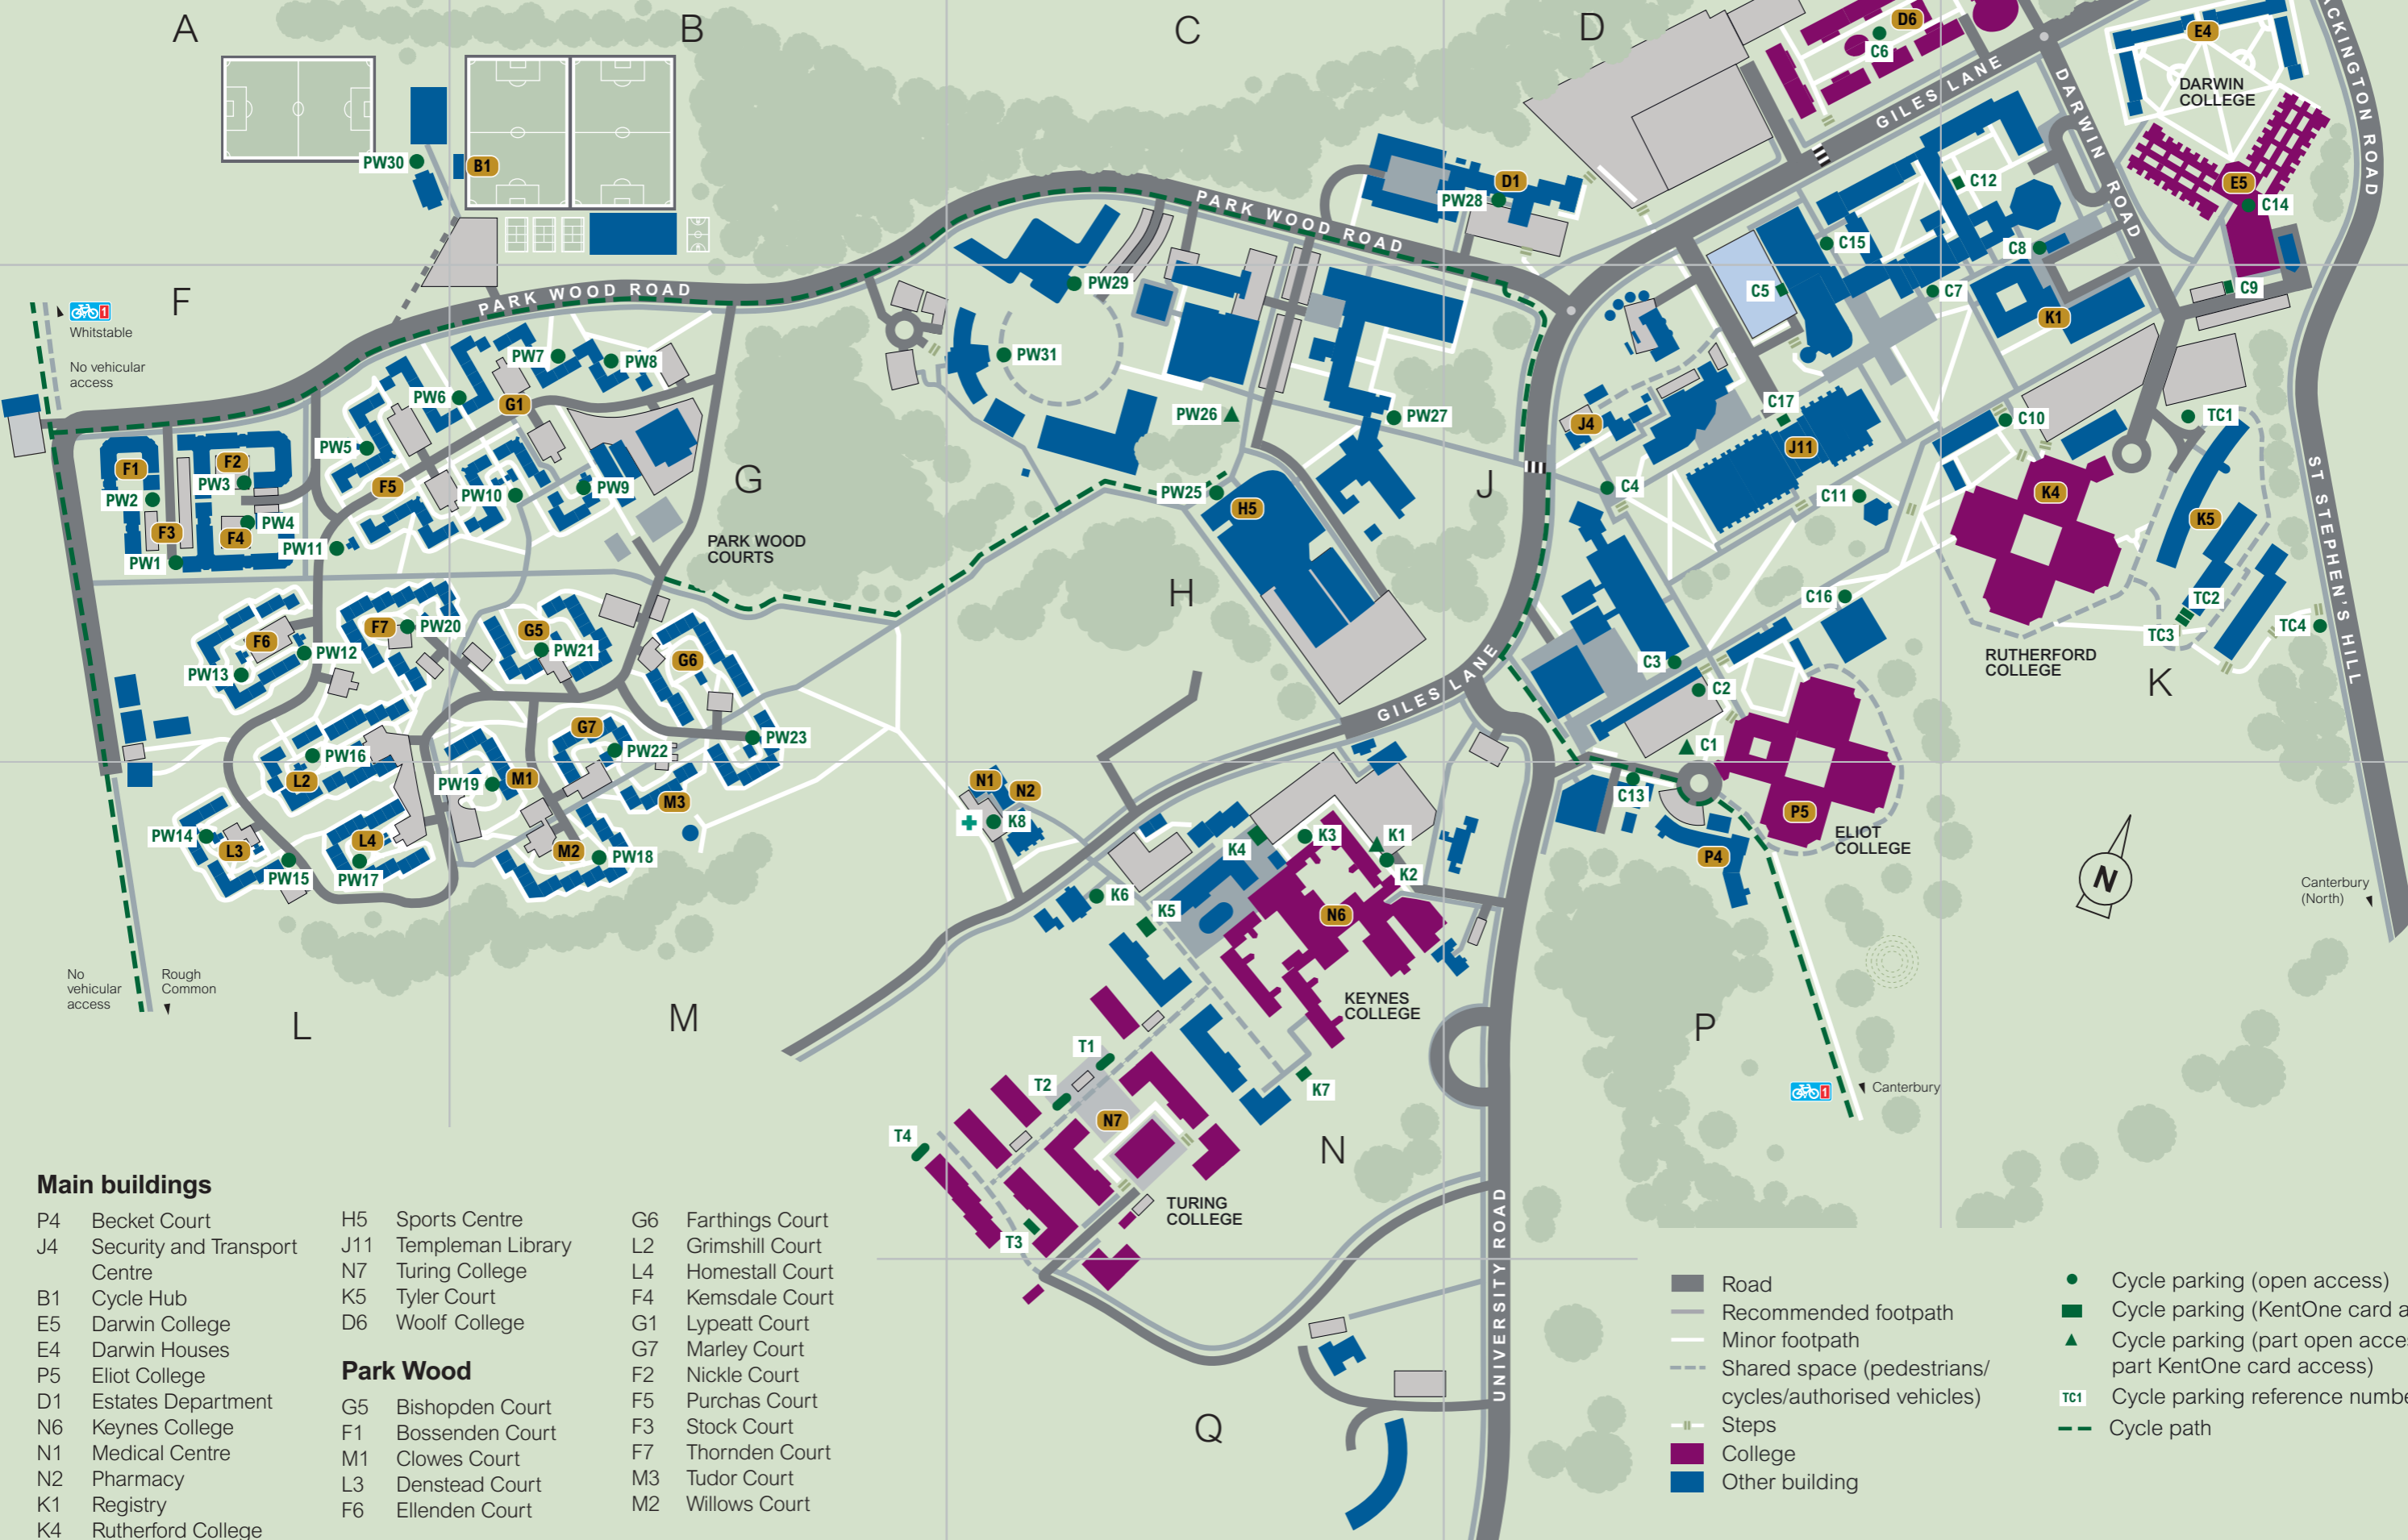

CANTERBURY CAMPUS

Scale

approx 0.15 miles

Approximate walking time: 3 minutes (based on 3mph)

Main buildings

P4	Becket Court	H5	Sports Centre	G6	Farthings Court
J4	Security and Transport Centre	J11	Templeman Library	L2	Grimshill Court
B1	Cycle Hub	N7	Turing College	L4	Homestall Court
E5	Darwin College	K5	Tyler Court	F4	Kemsdale Court
E4	Darwin Houses	D6	Woolf College	G1	Lypeatt Court
P5	Eliot College			G7	Marley Court
D1	Estates Department			F2	Nickle Court
N6	Keynes College	Park Wood		F5	Purchas Court
N1	Medical Centre	G5	Bishopden Court	F3	Stock Court
N2	Pharmacy	F1	Bossenden Court	F7	Thornden Court
K1	Registry	M1	Clowes Court	M3	Tudor Court
K4	Rutherford College	L3	Denstead Court	M2	Willows Court
		F6	Ellenden Court		

- Road
- Recommended footpath
- Minor footpath
- Shared space (pedestrians/cycles/authorised vehicles)
- Steps
- College
- Other building
- Cycle parking (open access)
- Cycle parking (KentOne card access)
- Cycle parking (part open access, part KentOne card access)
- Cycle parking reference number
- Cycle path

Whitstable ← Canterbury (West)

Canterbury (North)

Herne Bay

Canterbury (North)