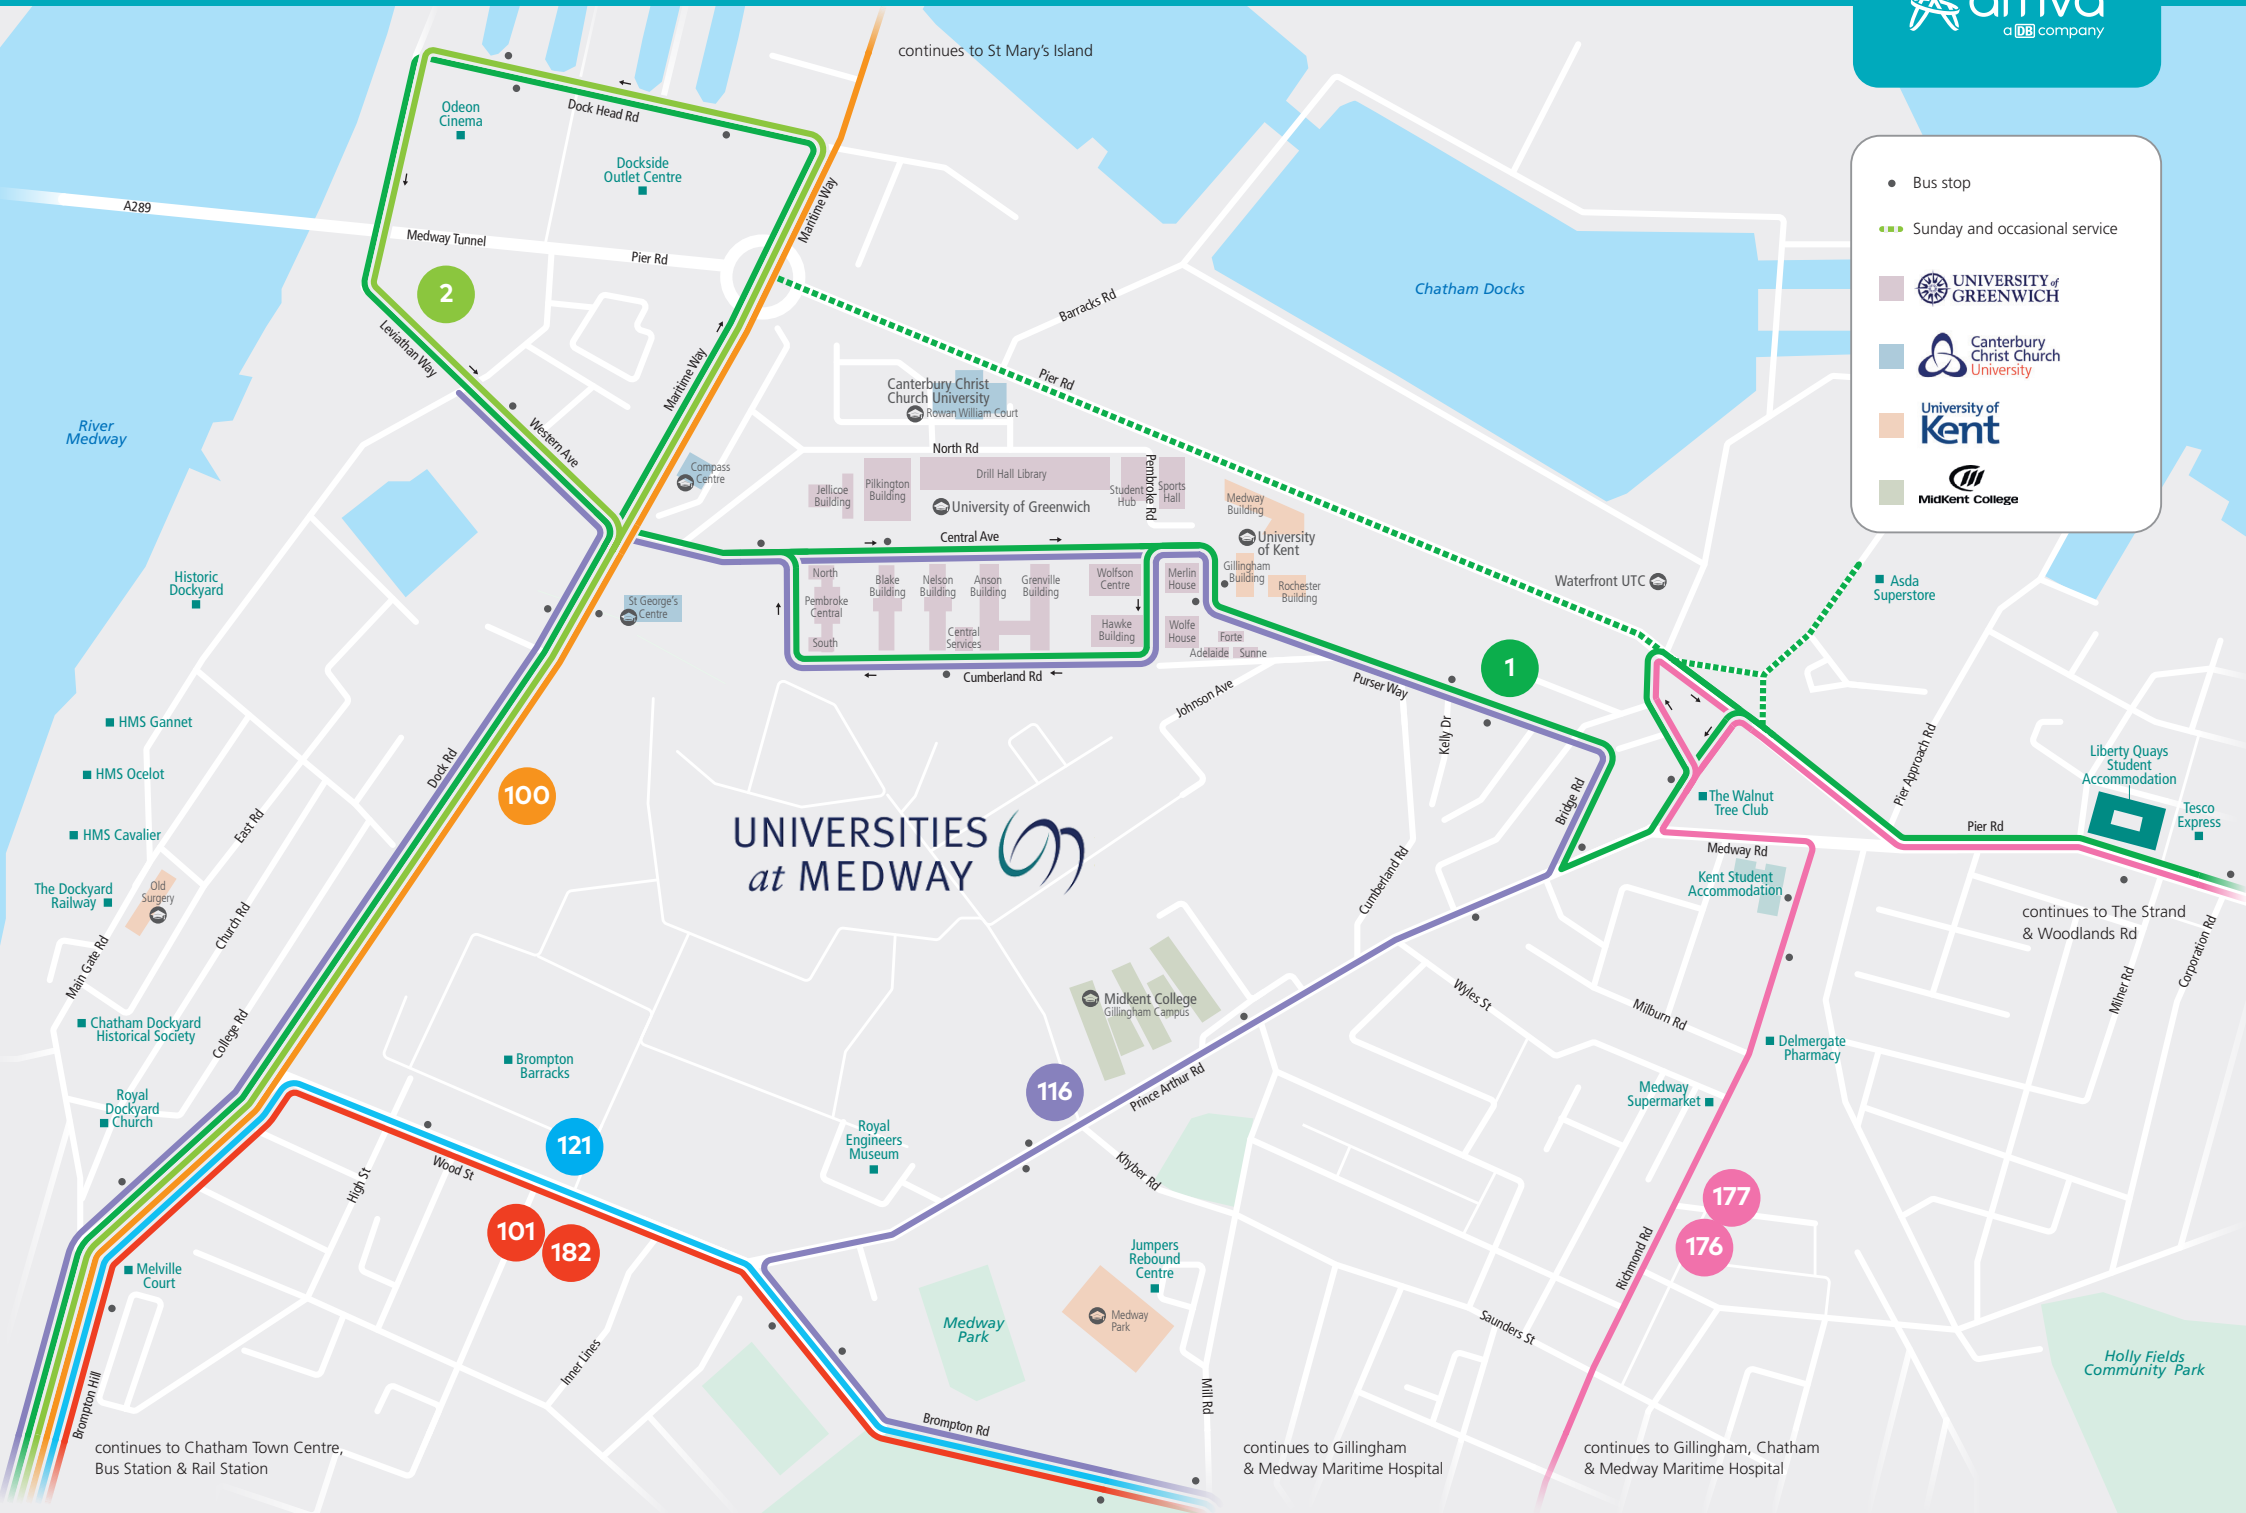

# Our Medway Campus services

- Bus stop
- Sunday and occasional service
- UNIVERSITY of GREENWICH
- Canterbury Christ Church University
- University of Kent
- MidKent College

UNIVERSITIES at MEDWAY

continues to Chatham Town Centre, Bus Station & Rail Station

continues to Gillingham & Medway Maritime Hospital

continues to Gillingham, Chatham & Medway Maritime Hospital

continues to The Strand & Woodlands Rd

continues to St Mary's Island