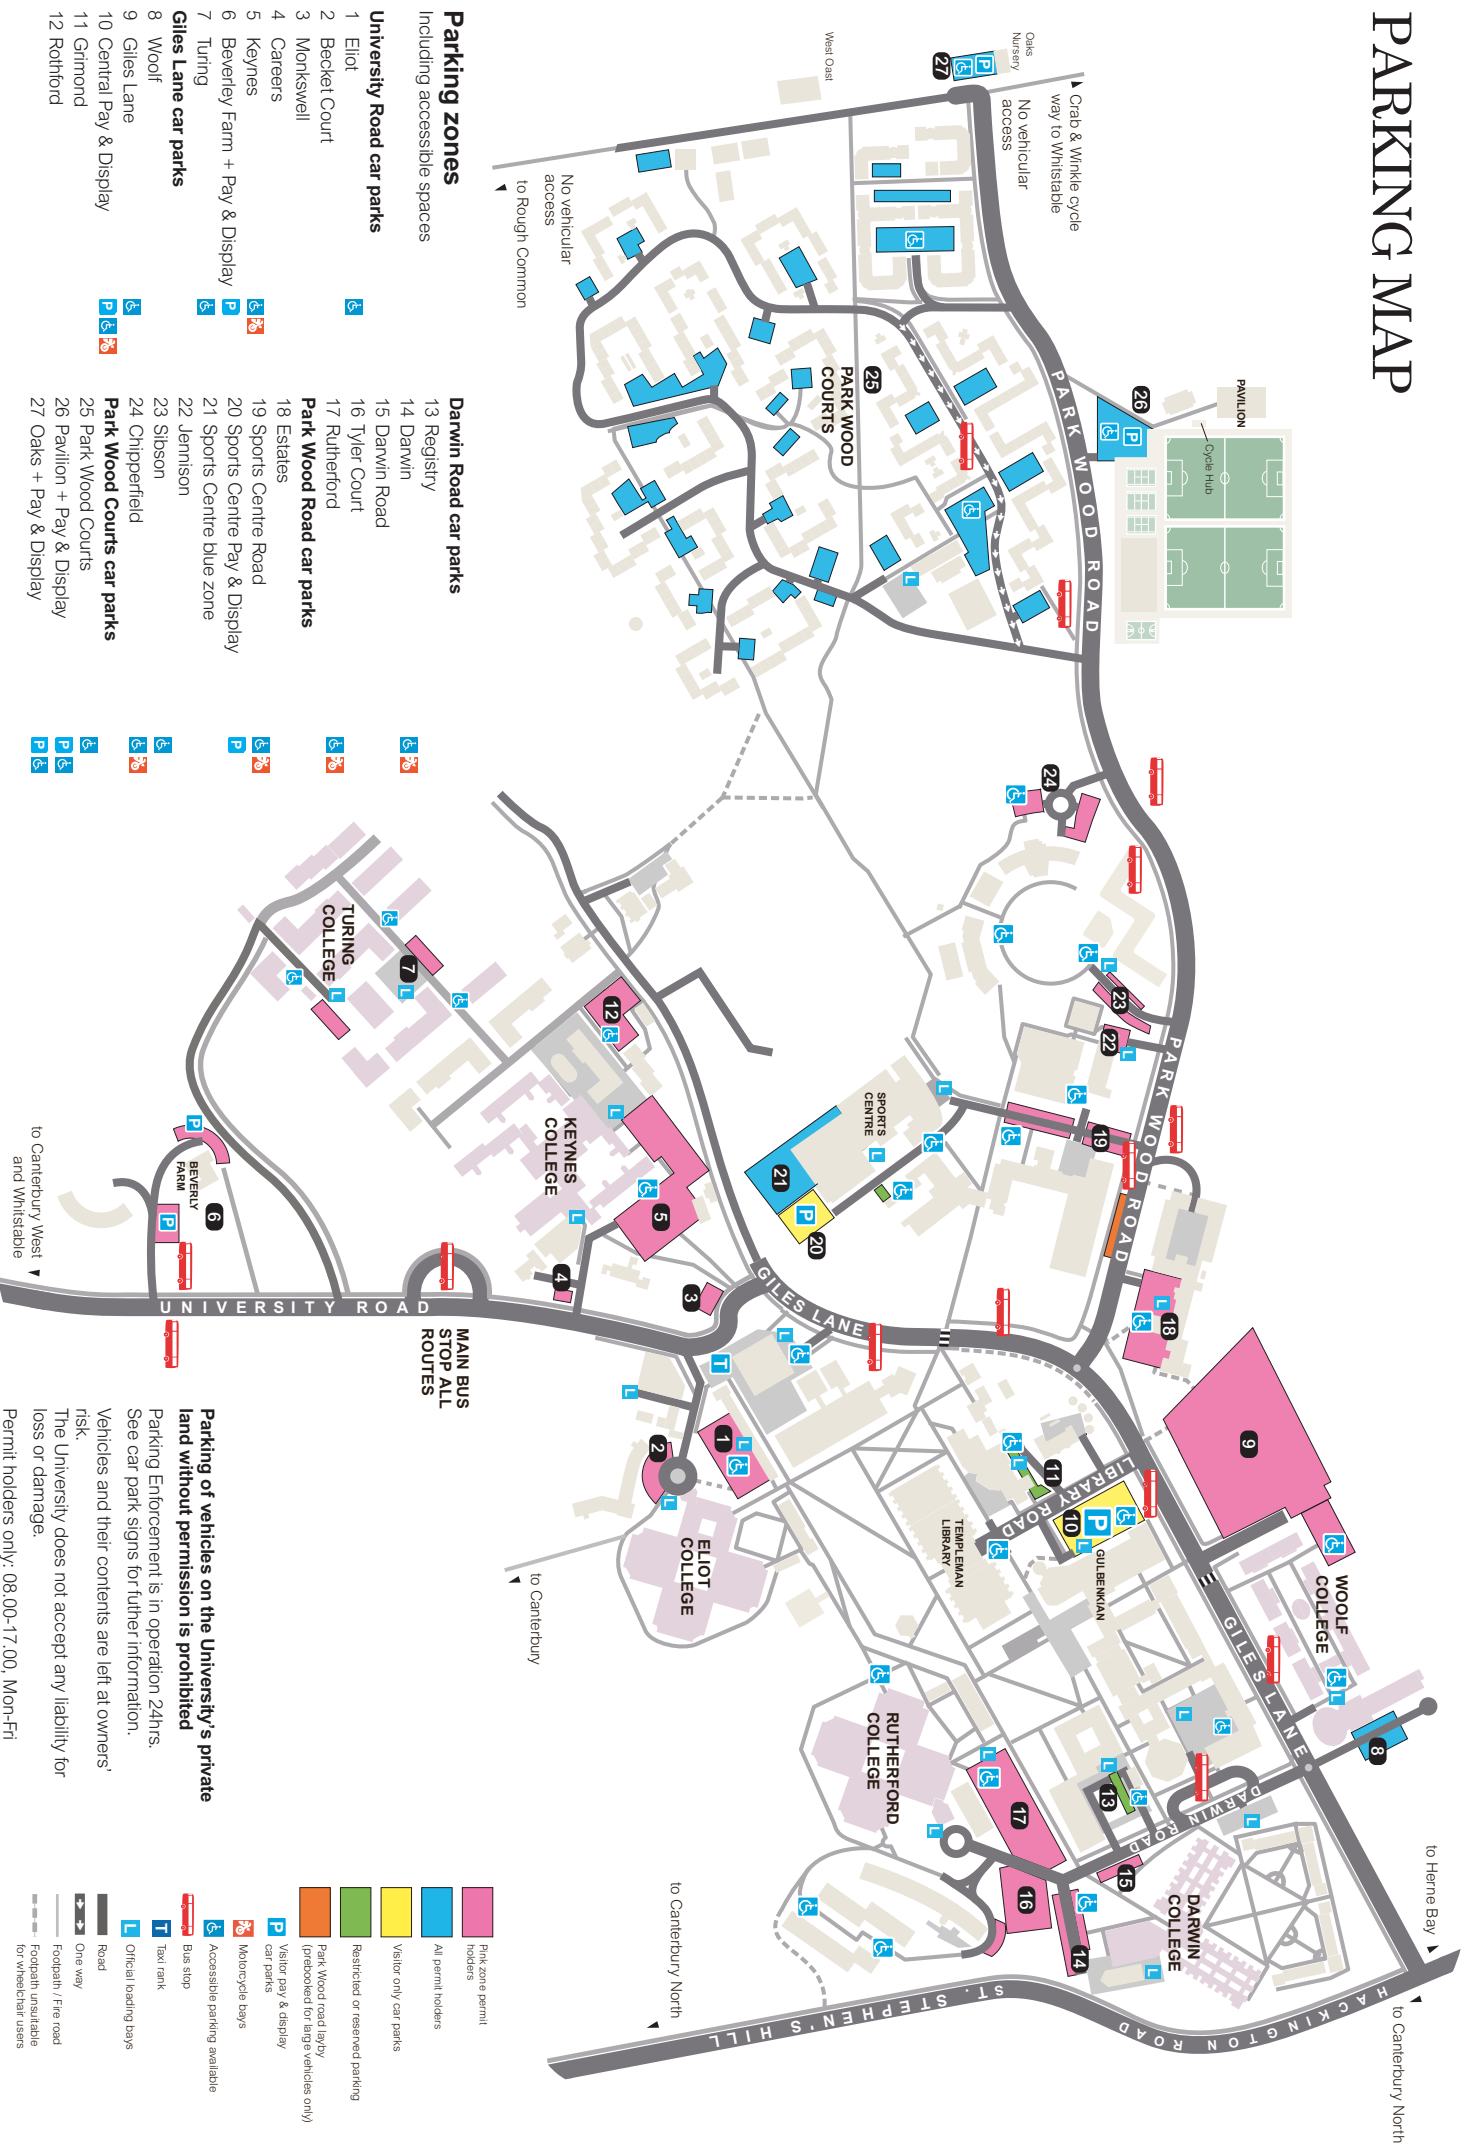

PARKING MAP

Parking zones

Including accessible spaces

University Road car parks

- 1 Eliot
 - 2 Beckett Court
 - 3 Monkswell
 - 4 Careers
 - 5 Keynes
 - 6 Beverley Farm + Pay & Display
 - 7 Turing
- Giles Lane car parks**
- 8 Woolf
 - 9 Giles Lane
 - 10 Central Pay & Display
 - 11 Grimond
 - 12 Rolford

Darwin Road car parks

- 13 Registry
 - 14 Darwin
 - 15 Darwin Road
 - 16 Tyler Court
 - 17 Rutherford
- Park Wood Road car parks**
- 18 Estates
 - 19 Sports Centre Road
 - 20 Sports Centre Pay & Display
 - 21 Sports Centre blue zone
 - 22 Jennison
 - 23 Sibson
 - 24 Chipperfield

Park Wood Courts car parks

- 25 Park Wood Courts
- 26 Pavilion + Pay & Display
- 27 Oaks + Pay & Display

MAIN BUS STOP ALL ROUTES

Parking of vehicles on the University's private land without permission is prohibited

- Pink zone permit holders
- All permit holders
- Visitor only car parks
- Restricted or reserved parking
- Park Wood road layby (prebooked for large vehicles only)
- Visitor pay & display car parks
- Motorcycle bays
- Accessible parking available
- Bus stop
- Taxi rank
- Official loading bays
- Road
- One way
- Footpath / Fire road
- Footpath unsuitable for wheelchair users