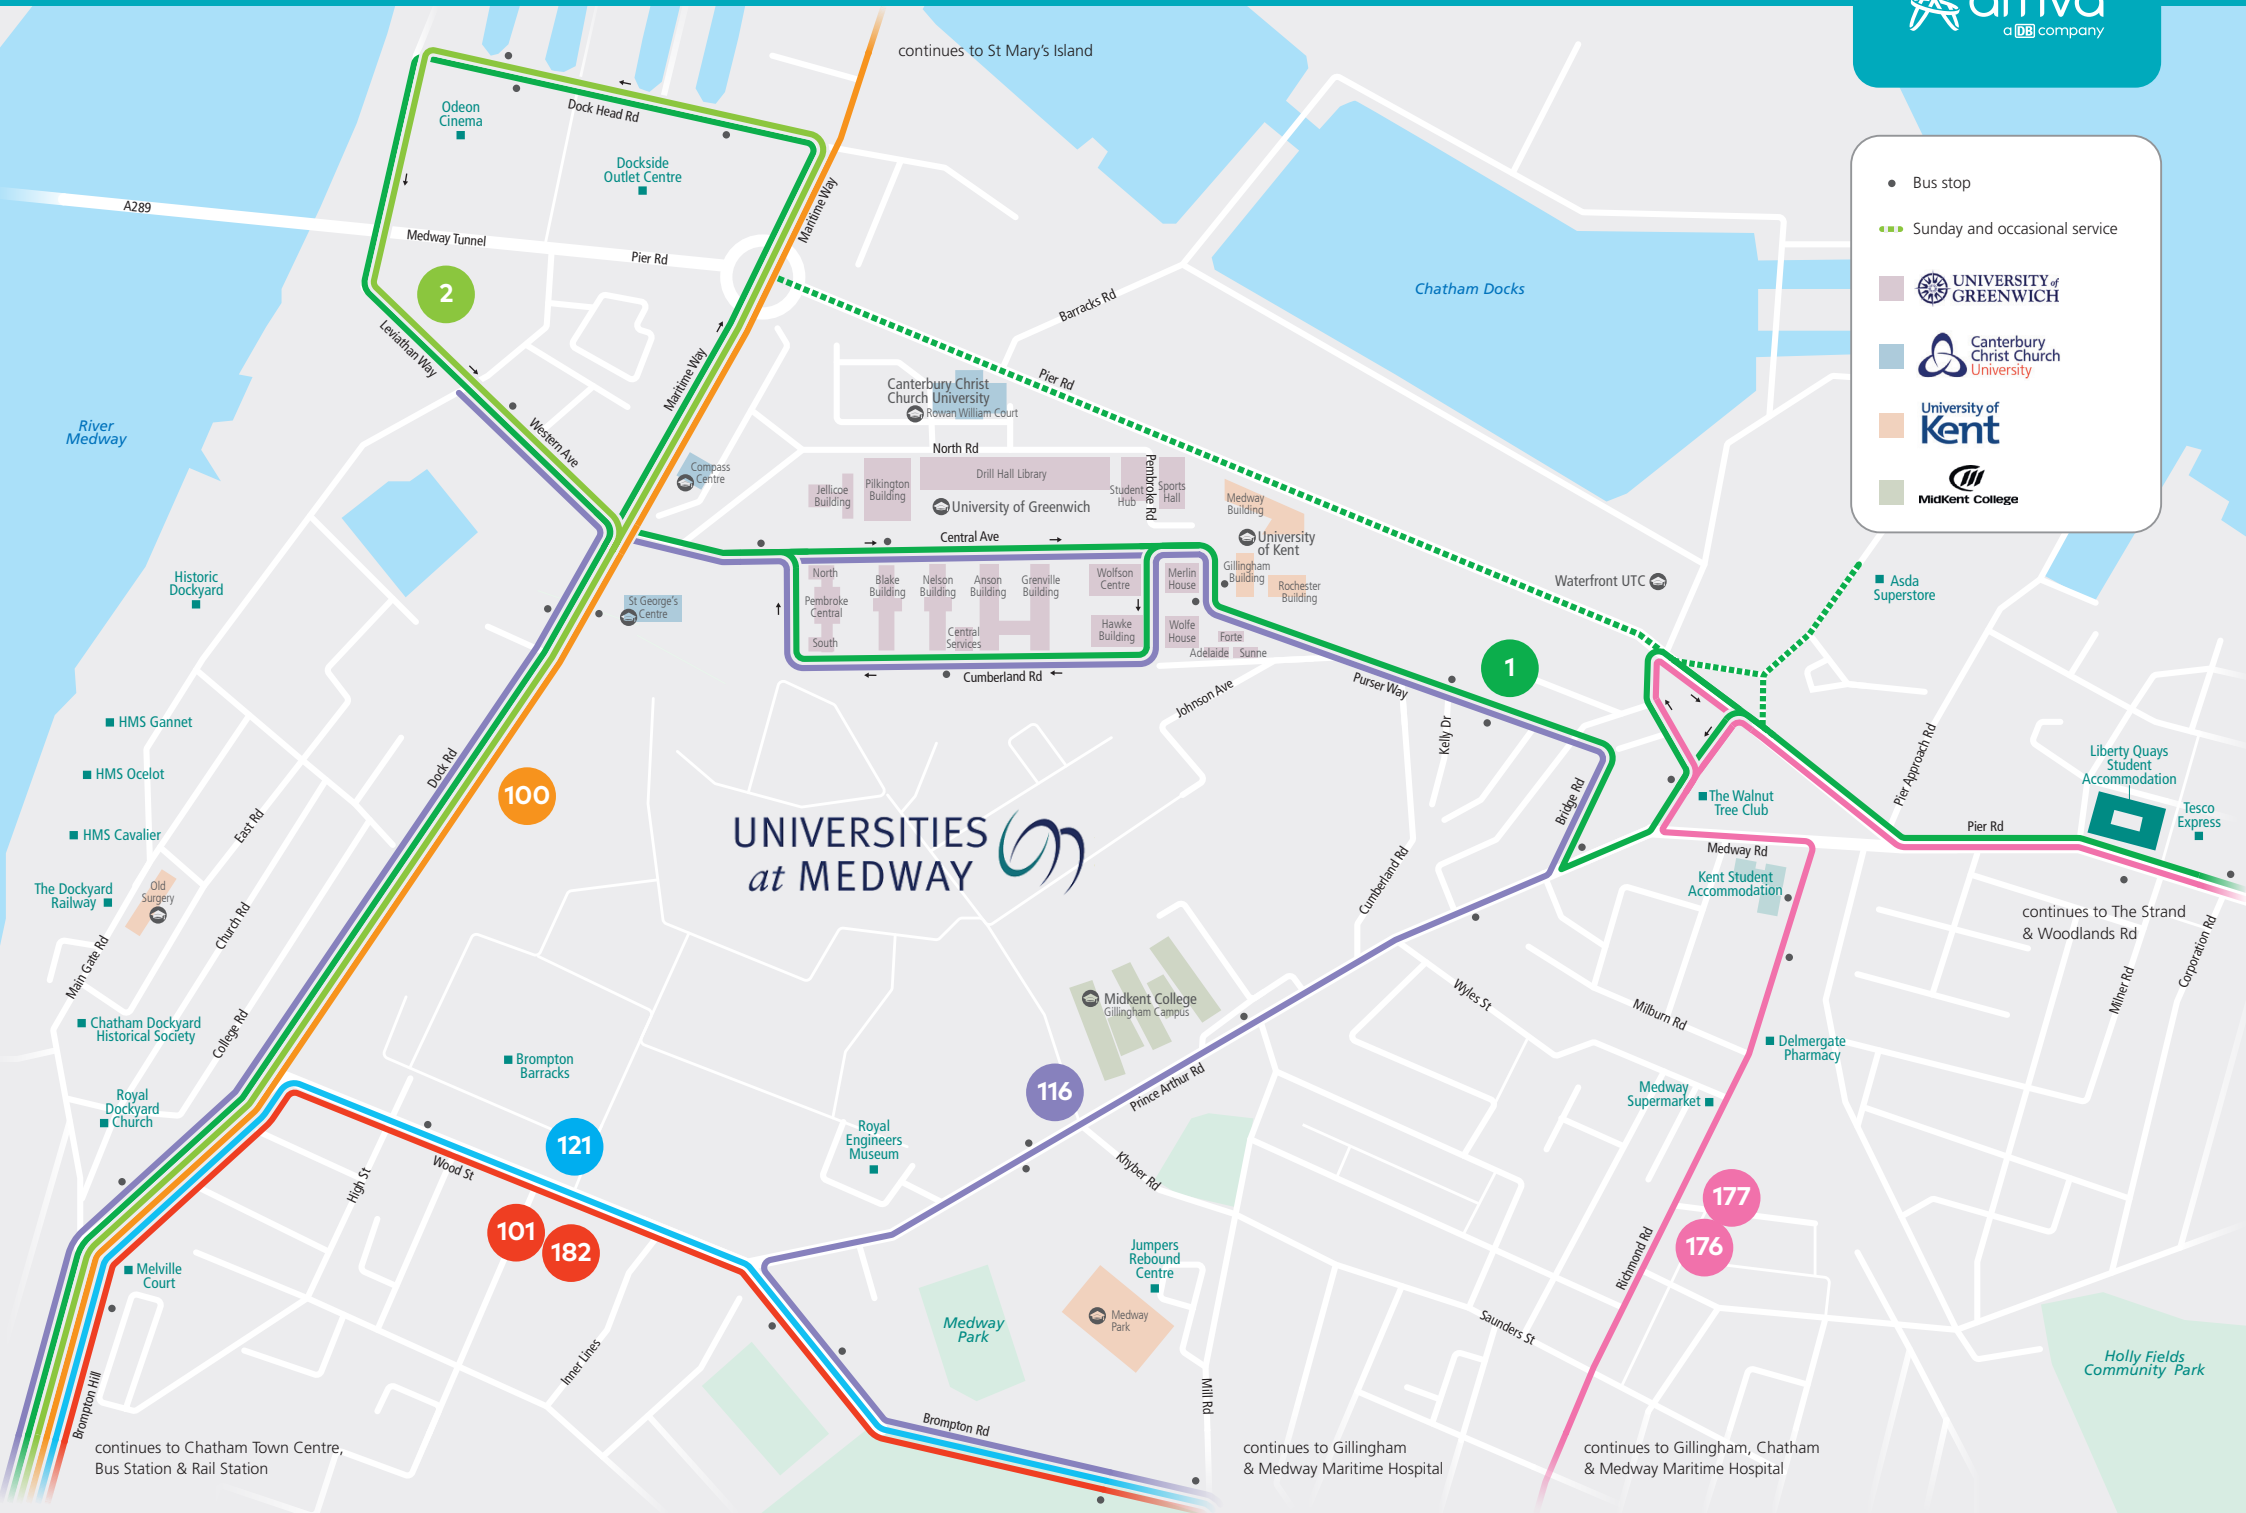

Our Medway Campus services

- Bus stop
- Sunday and occasional service
- UNIVERSITY of GREENWICH
- Canterbury Christ Church University
- University of Kent
- MidKent College

UNIVERSITIES at MEDWAY

continues to Chatham Town Centre, Bus Station & Rail Station

continues to Gillingham & Medway Maritime Hospital

continues to Gillingham, Chatham & Medway Maritime Hospital