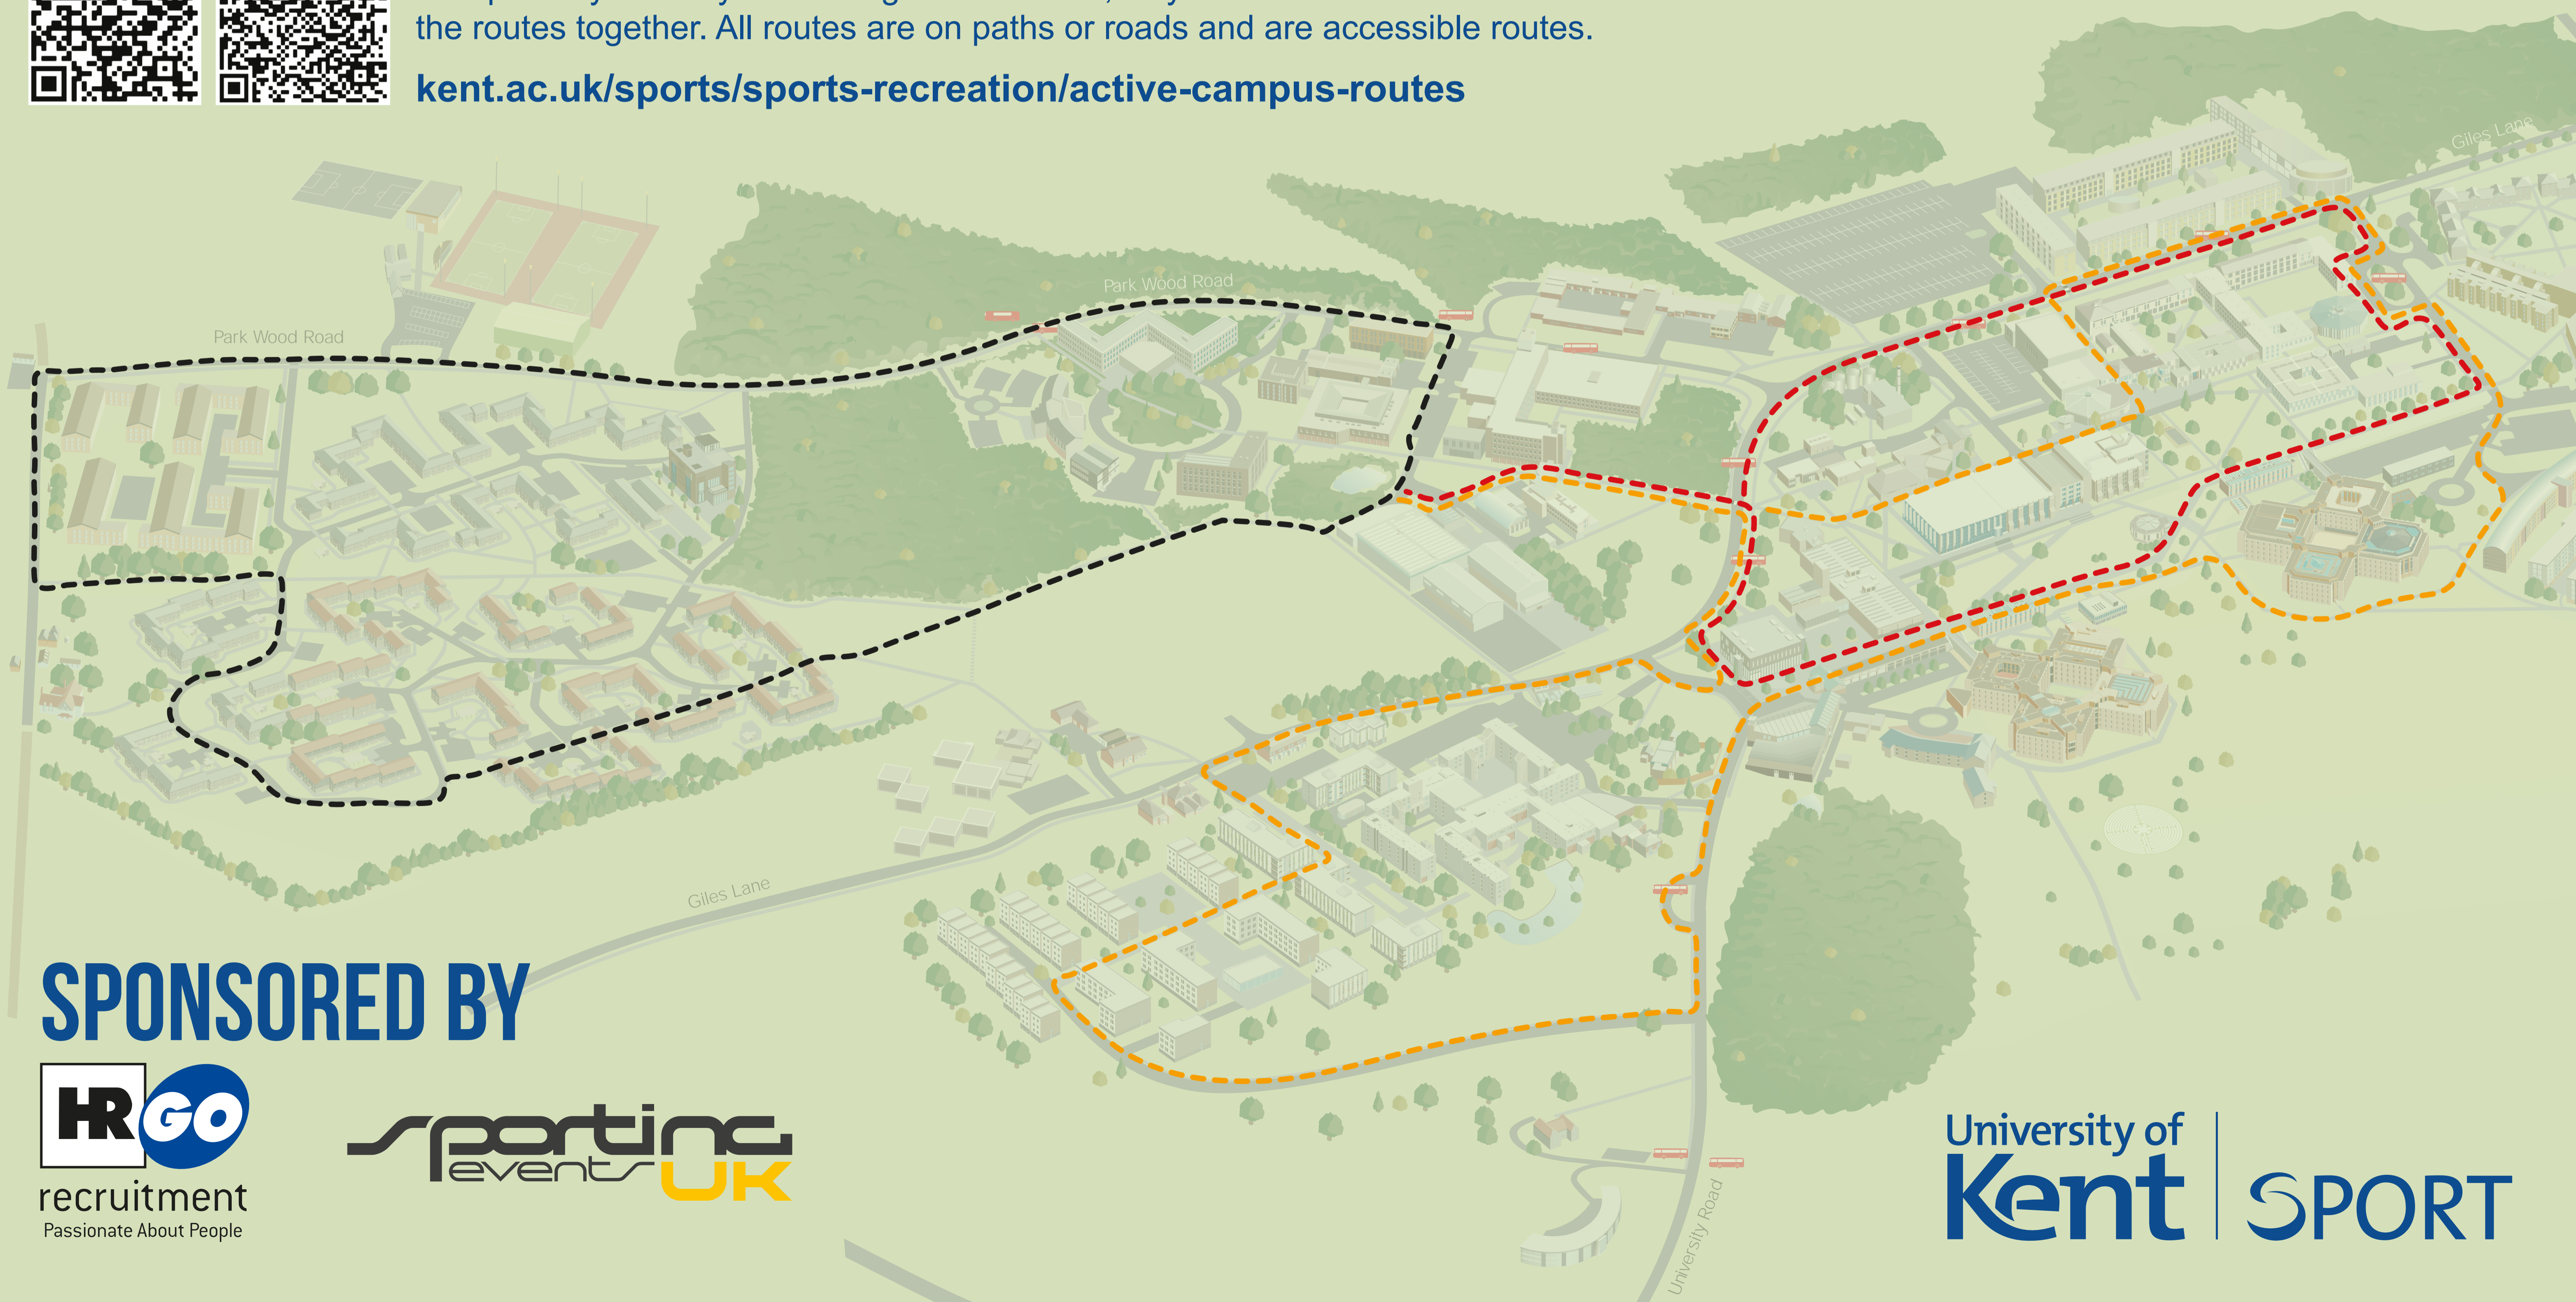

CAMPUS ROUTES

1.6k (1 mile)

2k (1.2 miles)

3k (1.8 miles)

SAFETY GUIDANCE

VIRTUAL MAPS

We have a variety of waymarked routes covering the beautiful Canterbury Campus. If you fancy something a little further, why not combine a number of the routes together. All routes are on paths or roads and are accessible routes.

kent.ac.uk/sports/sports-recreation/active-campus-routes

SPONSORED BY