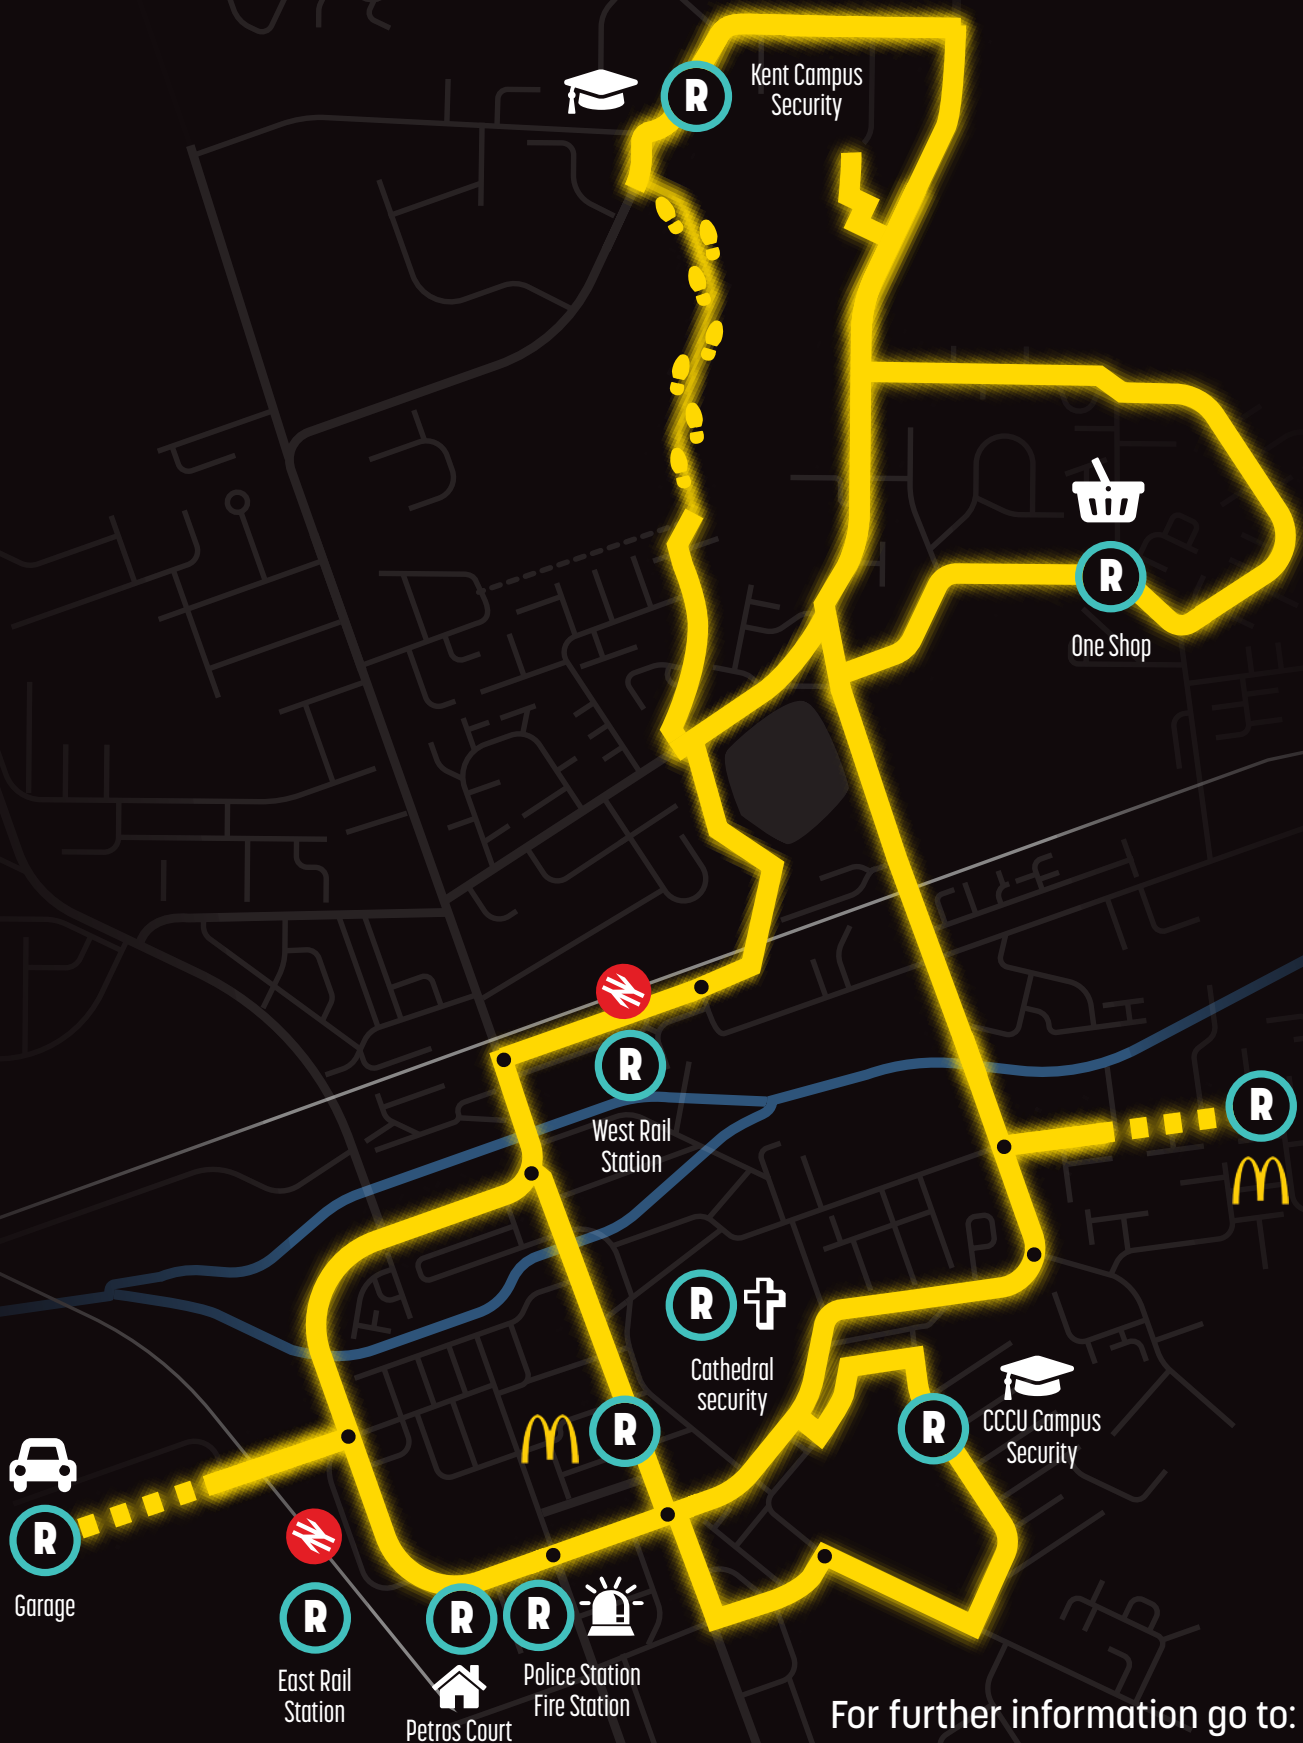

Connected Routes

You can go to the following refuge points if you ever feel unsafe or need help/support

For further information go to:
canterburyconnectedroutes.co.uk