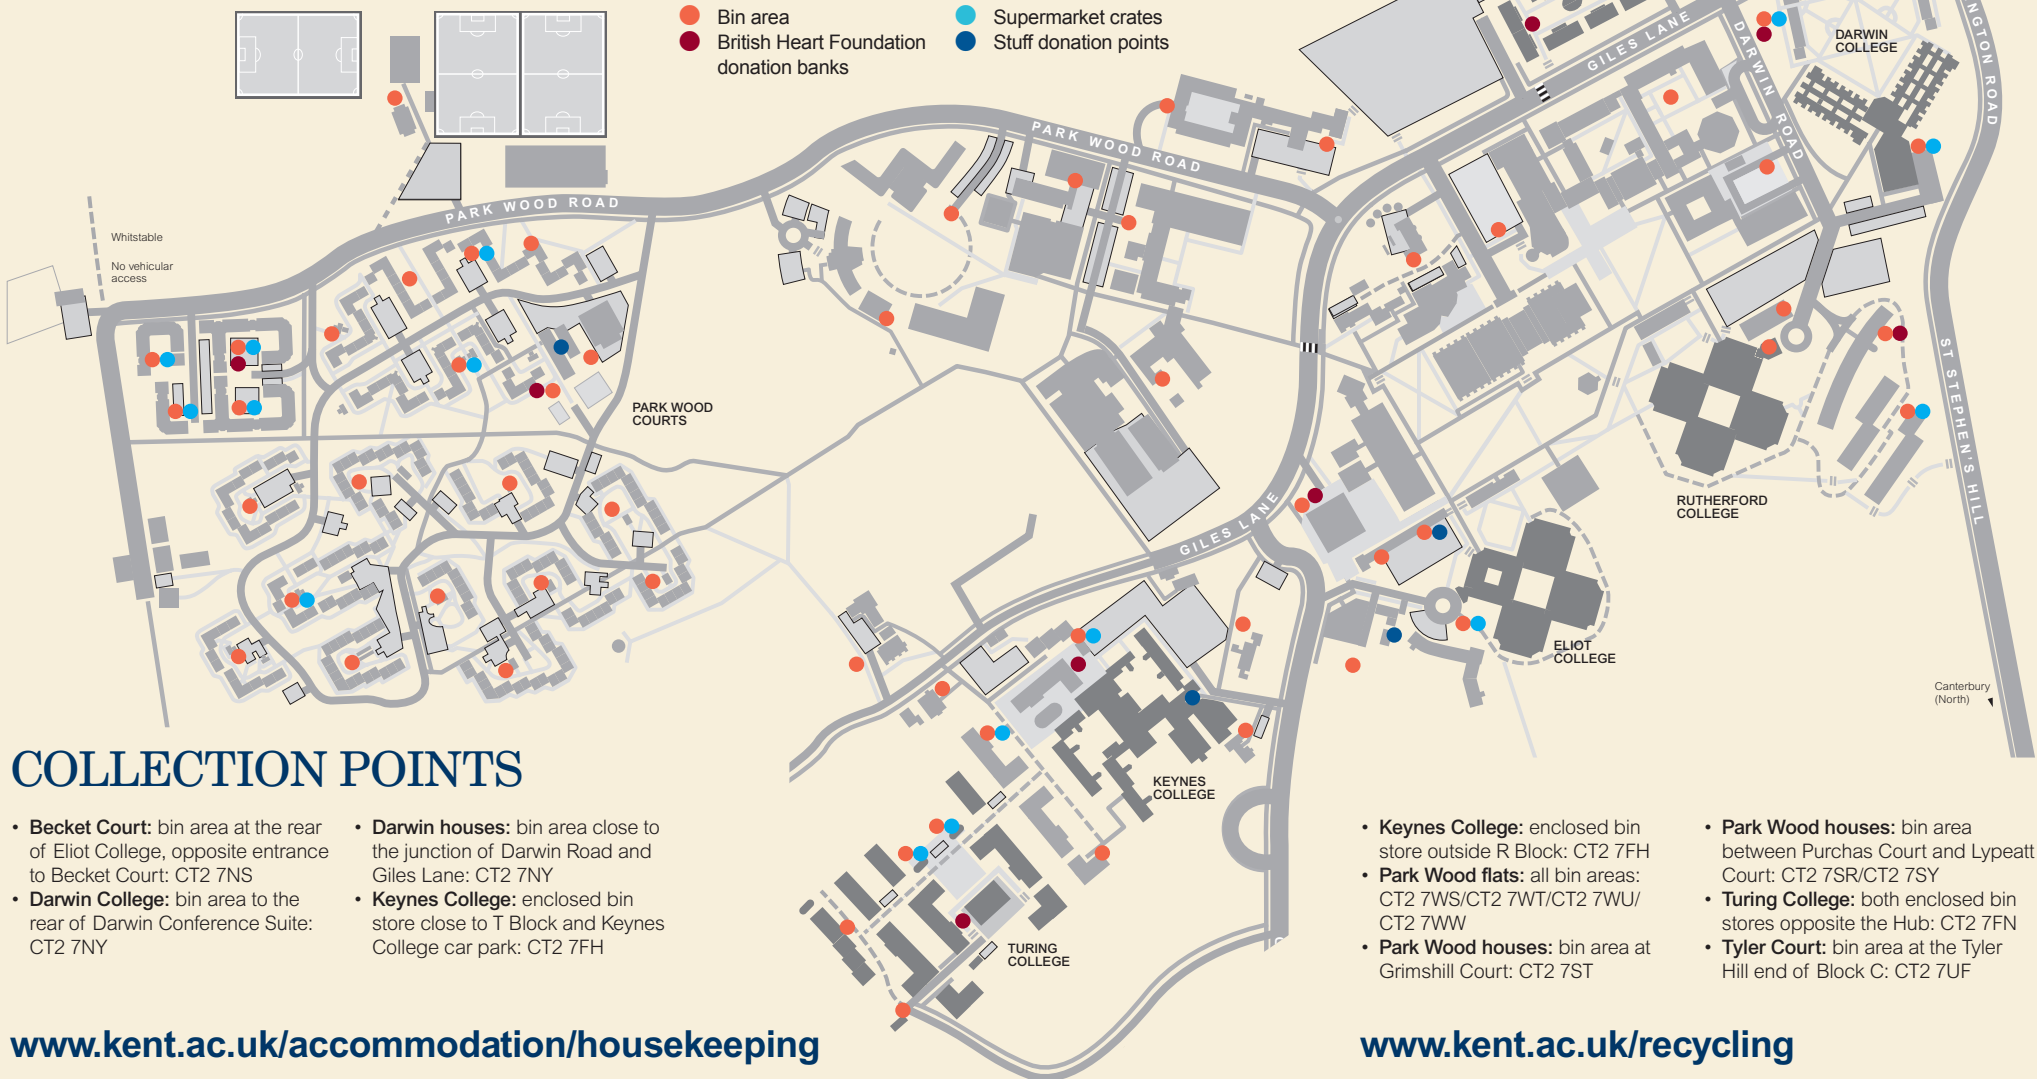

BIN AND RECYCLE POINTS ON CAMPUS

Each accommodation area has its own bin store for your general waste and recycling to be collected, please separate these items using the bags provided before disposing in the relevant bins in your store. We also have charity donation points and electrical recycling bins for your use located across campus for suitable items.

If not returned at the time of your order, you must then leave your online supermarket shopping crates for the drivers at the collection points shown below. Please take your waste and crates to your designated areas and recycle responsibly.

COLLECTION POINTS

- **Becket Court:** bin area at the rear of Eliot College, opposite entrance to Becket Court: CT2 7NS
- **Darwin College:** bin area to the rear of Darwin Conference Suite: CT2 7NY
- **Darwin houses:** bin area close to the junction of Darwin Road and Giles Lane: CT2 7NY
- **Keynes College:** enclosed bin store close to T Block and Keynes College car park: CT2 7FH
- **Keynes College:** enclosed bin store outside R Block: CT2 7FH
- **Park Wood flats:** all bin areas: CT2 7WS/CT2 7WT/CT2 7WU/CT2 7WW
- **Park Wood houses:** bin area at Grimshill Court: CT2 7ST
- **Park Wood houses:** bin area between Purchas Court and Lypeatt Court: CT2 7SR/CT2 7SY
- **Turing College:** both enclosed bin stores opposite the Hub: CT2 7FN
- **Tyler Court:** bin area at the Tyler Hill end of Block C: CT2 7UF

www.kent.ac.uk/accommodation/housekeeping

www.kent.ac.uk/recycling