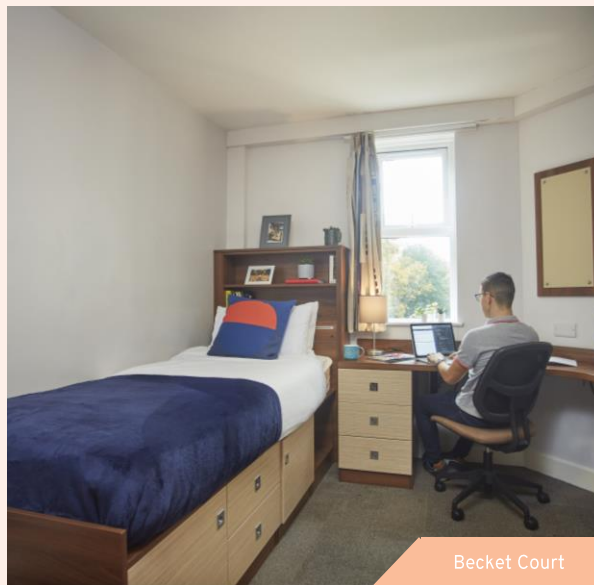

2023/24 prices shown. All prices rounded up to nearest pound.

Becket Court