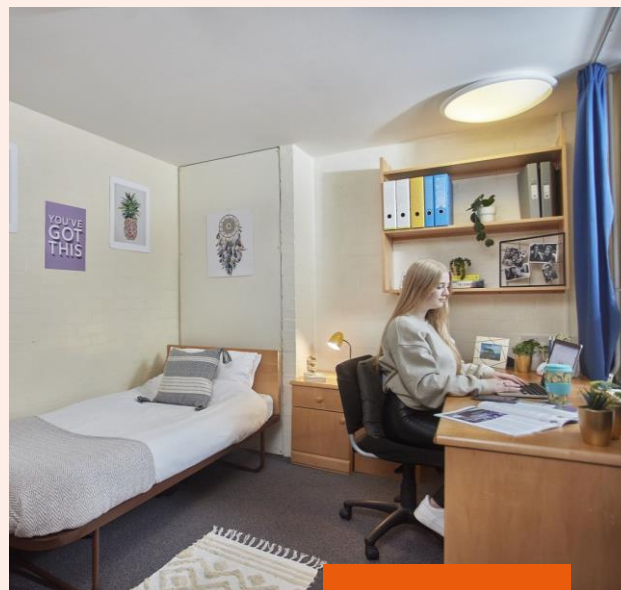

Darwin College

£134 - £155 p/w

2023/24 prices shown. All prices rounded up to nearest pound.