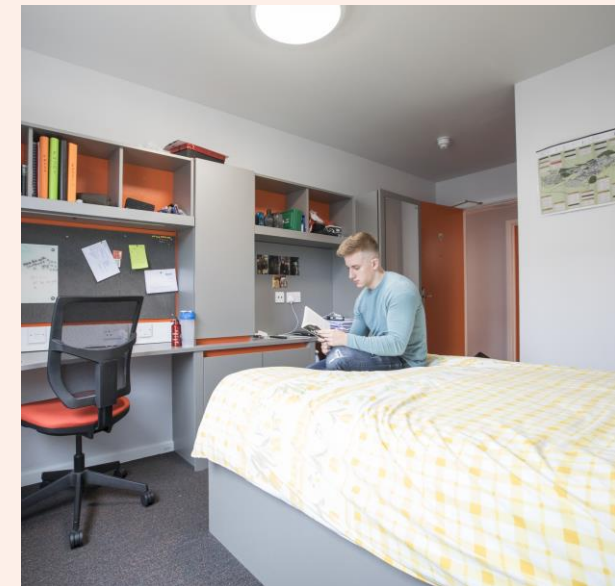

2023/24 prices shown. All prices rounded up to nearest pound.