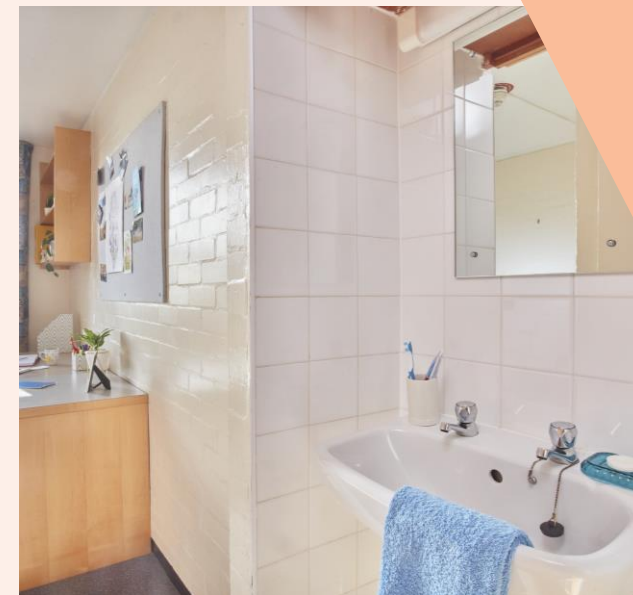

Eliot College

£154 - £171 p/w

2023/24 prices shown. All prices rounded up to nearest pound.