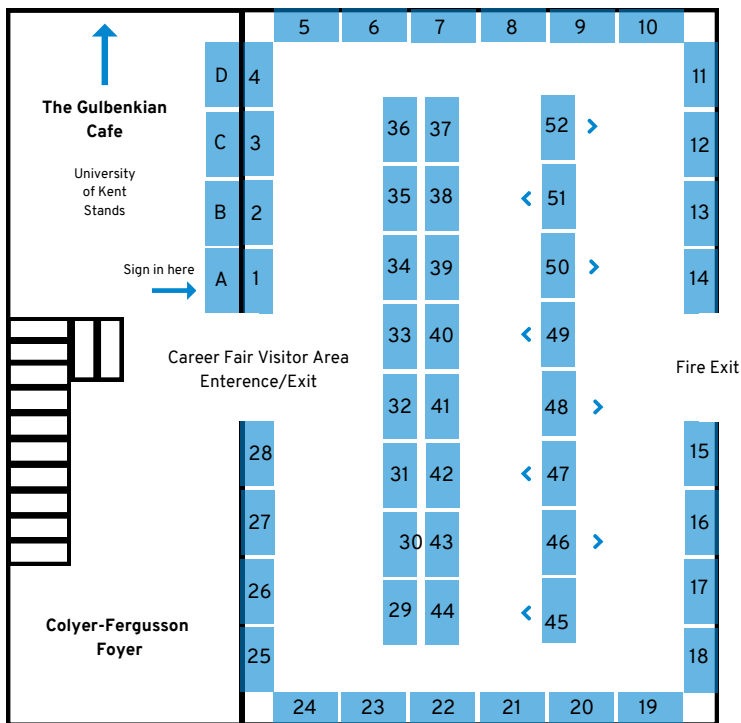

AUTUMN CAREERS FAIR DIGITAL MAP

10:00 - 15:00

Colyer-Fergusson Concert Hall

17/10/23

AUTUMN CAREER FAIR EMPLOYER STANDS.

University of Kent Stands

- A** Careers Fair Check In
- B** Study Abroad/Go Abroad
- C** Careers & Employability Service
- D** Future Student