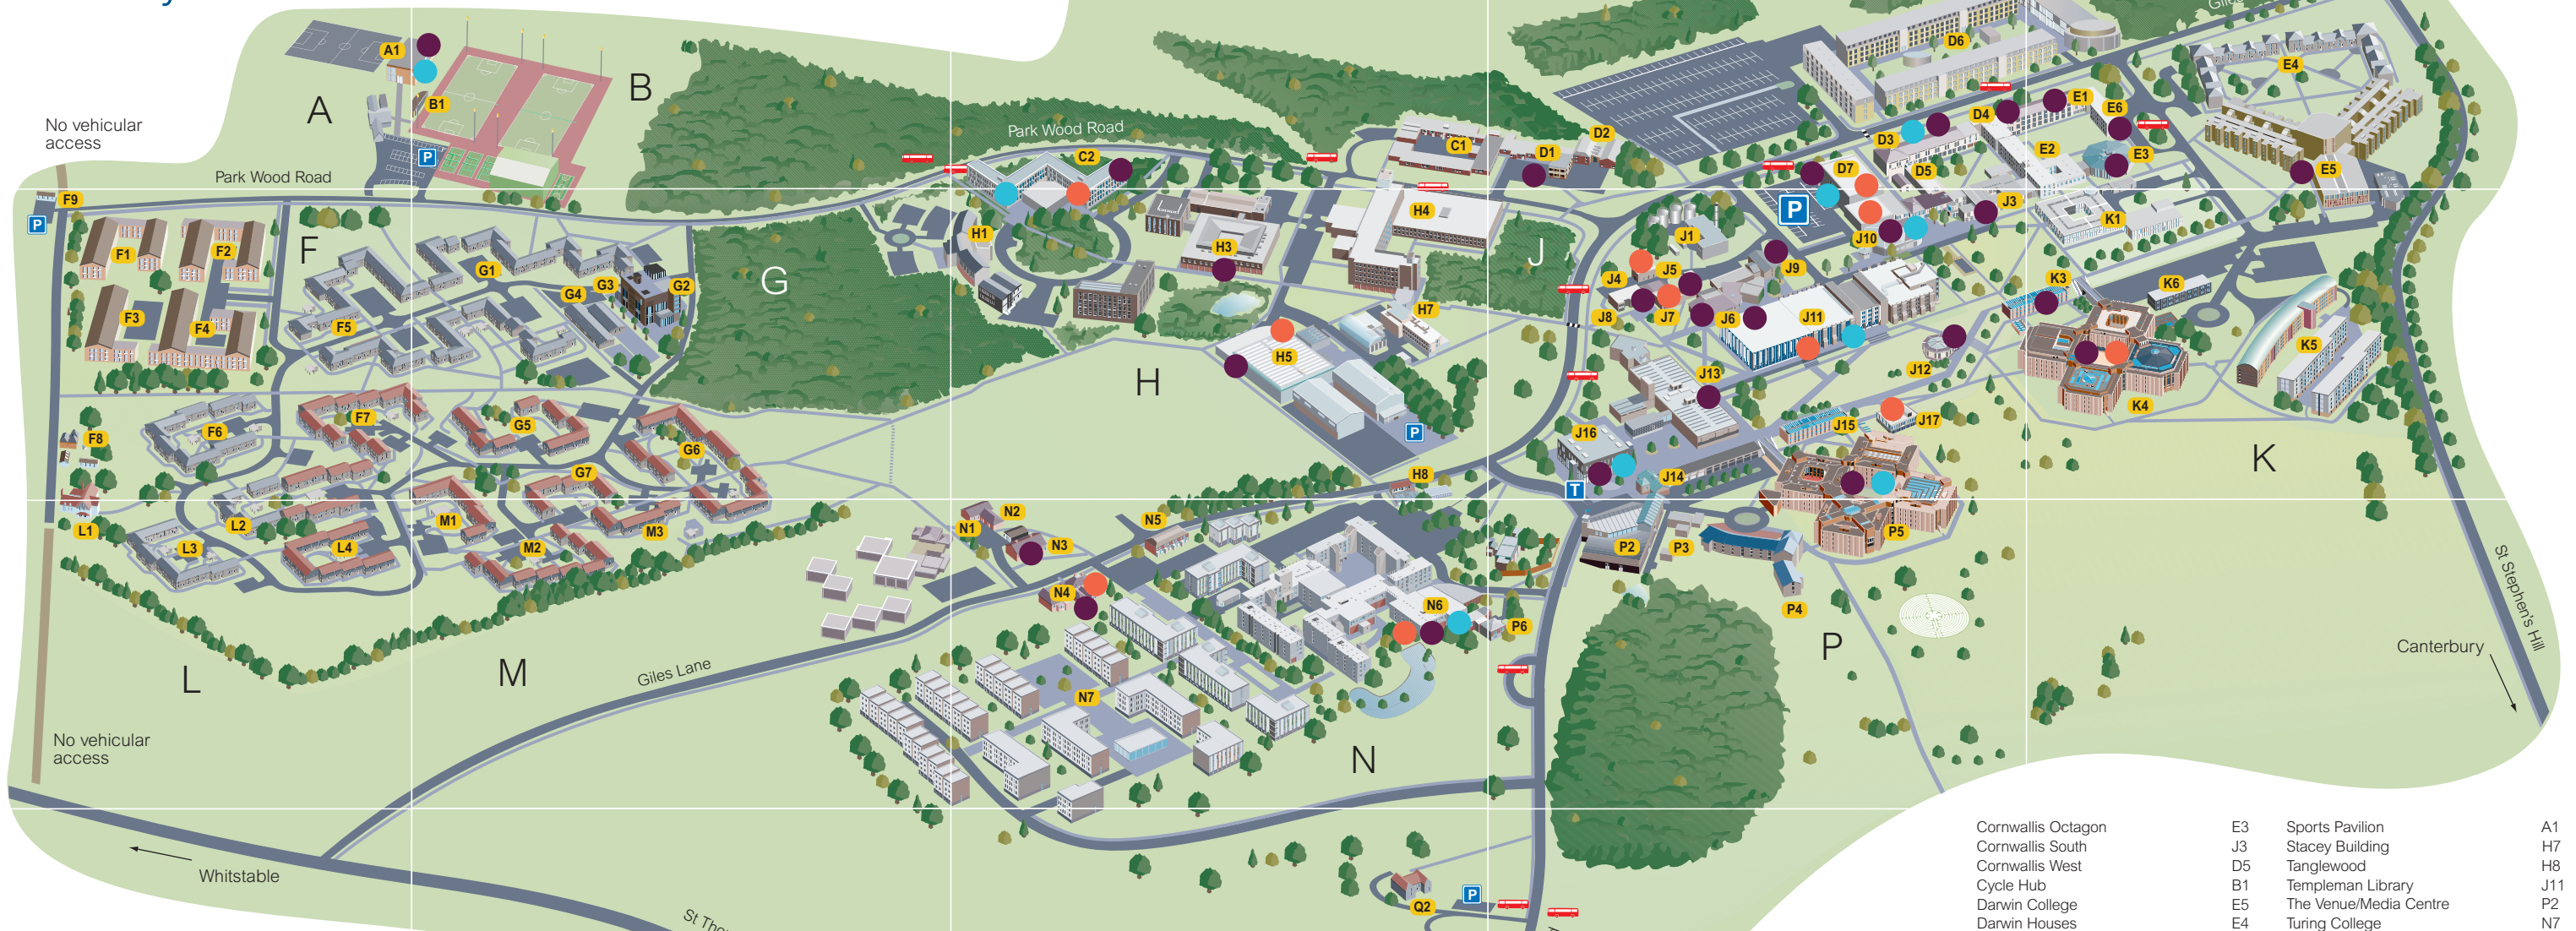

Gender neutral toilets

Key
 Gender neutral / accessible / baby change ●
 Gender neutral / accessible ●
 Gender neutral ●

Buildings labelled on map

- A1 Sports Pavilion
- B1 Cycle Hub
- C1 Maintenance Centre
- C2 Sibson
- D1 Estates Department
- D2 Design & Print Centre
- D3 Cornwallis North-West
- D4 Cornwallis George Allen Wing
- D5 Cornwallis West
- D6 Woolf College
- D7 Colyer-Fergusson Music Building
- E1 Cornwallis North-East
- E2 Cornwallis Central
- E3 Cornwallis Octagon
- E4 Darwin Houses
- E5 Darwin College
- E6 Cornwallis East
- F1 Bossenden Court
- F2 Nickle Court
- F3 Stock Court
- F4 Kemsdale Court
- F5 Purchas Court
- F6 Ellenden Court
- F7 Thornden Court
- F8 Grounds Maintenance
- F9 Oaks Nursery
- G1 Lypeatt Court
- G2 Kent Union Student Hub
- G3 Park Wood Shop
- G4 Park Wood Administration Building
- G5 Bishopden Court

- G6 Farthings Court
- G7 Marley Court
- H1 Chipperfield Building
- H3 Jennison Building
- H4 Ingram Building
- H5 Sports Centre
- H7 Stacey Building
- H8 Tanglewood
- J1 Boiler House
- J3 Cornwallis South
- J4 Security and Transport Centre
- J5 Lupino Cinema
- J6 Grimond Building
- J7 Unit for the Enhancement of Learning and Teaching (UEL)
- J8 Bank
- J9 Lumley Building
- J10 Gulbenkian Theatre
- J11 Templeman Library
- J12 Senate
- J13 Marlowe Building
- J14 Locke Building
- J15 Eliot College Extension
- J16 Jarman Building
- J17 Wigoder Building
- K1 Registry
- K3 Rutherford College Extension
- K4 Rutherford College
- K5 Tyler Court
- K6 Rutherford Annexe

- L1 Hothe Court Farmhouse
- L2 Grimshill Court
- L3 Denstead Court
- L4 Homestall Court
- M1 Clowes Court
- M2 Willows Court
- M3 Tudor Court
- N1 Medical Centre
- N2 Pharmacy
- N3 Woodlands
- N4 Rothford
- N5 Olive Cottages
- N6 Keynes College
- N6 Turing College
- N6 The Venue/Student Media Centre
- P2 Mandala Building
- P4 Becket Court
- P5 Eliot College
- P6 Careers and Employability Service
- Q2 Beverley Farmhouse