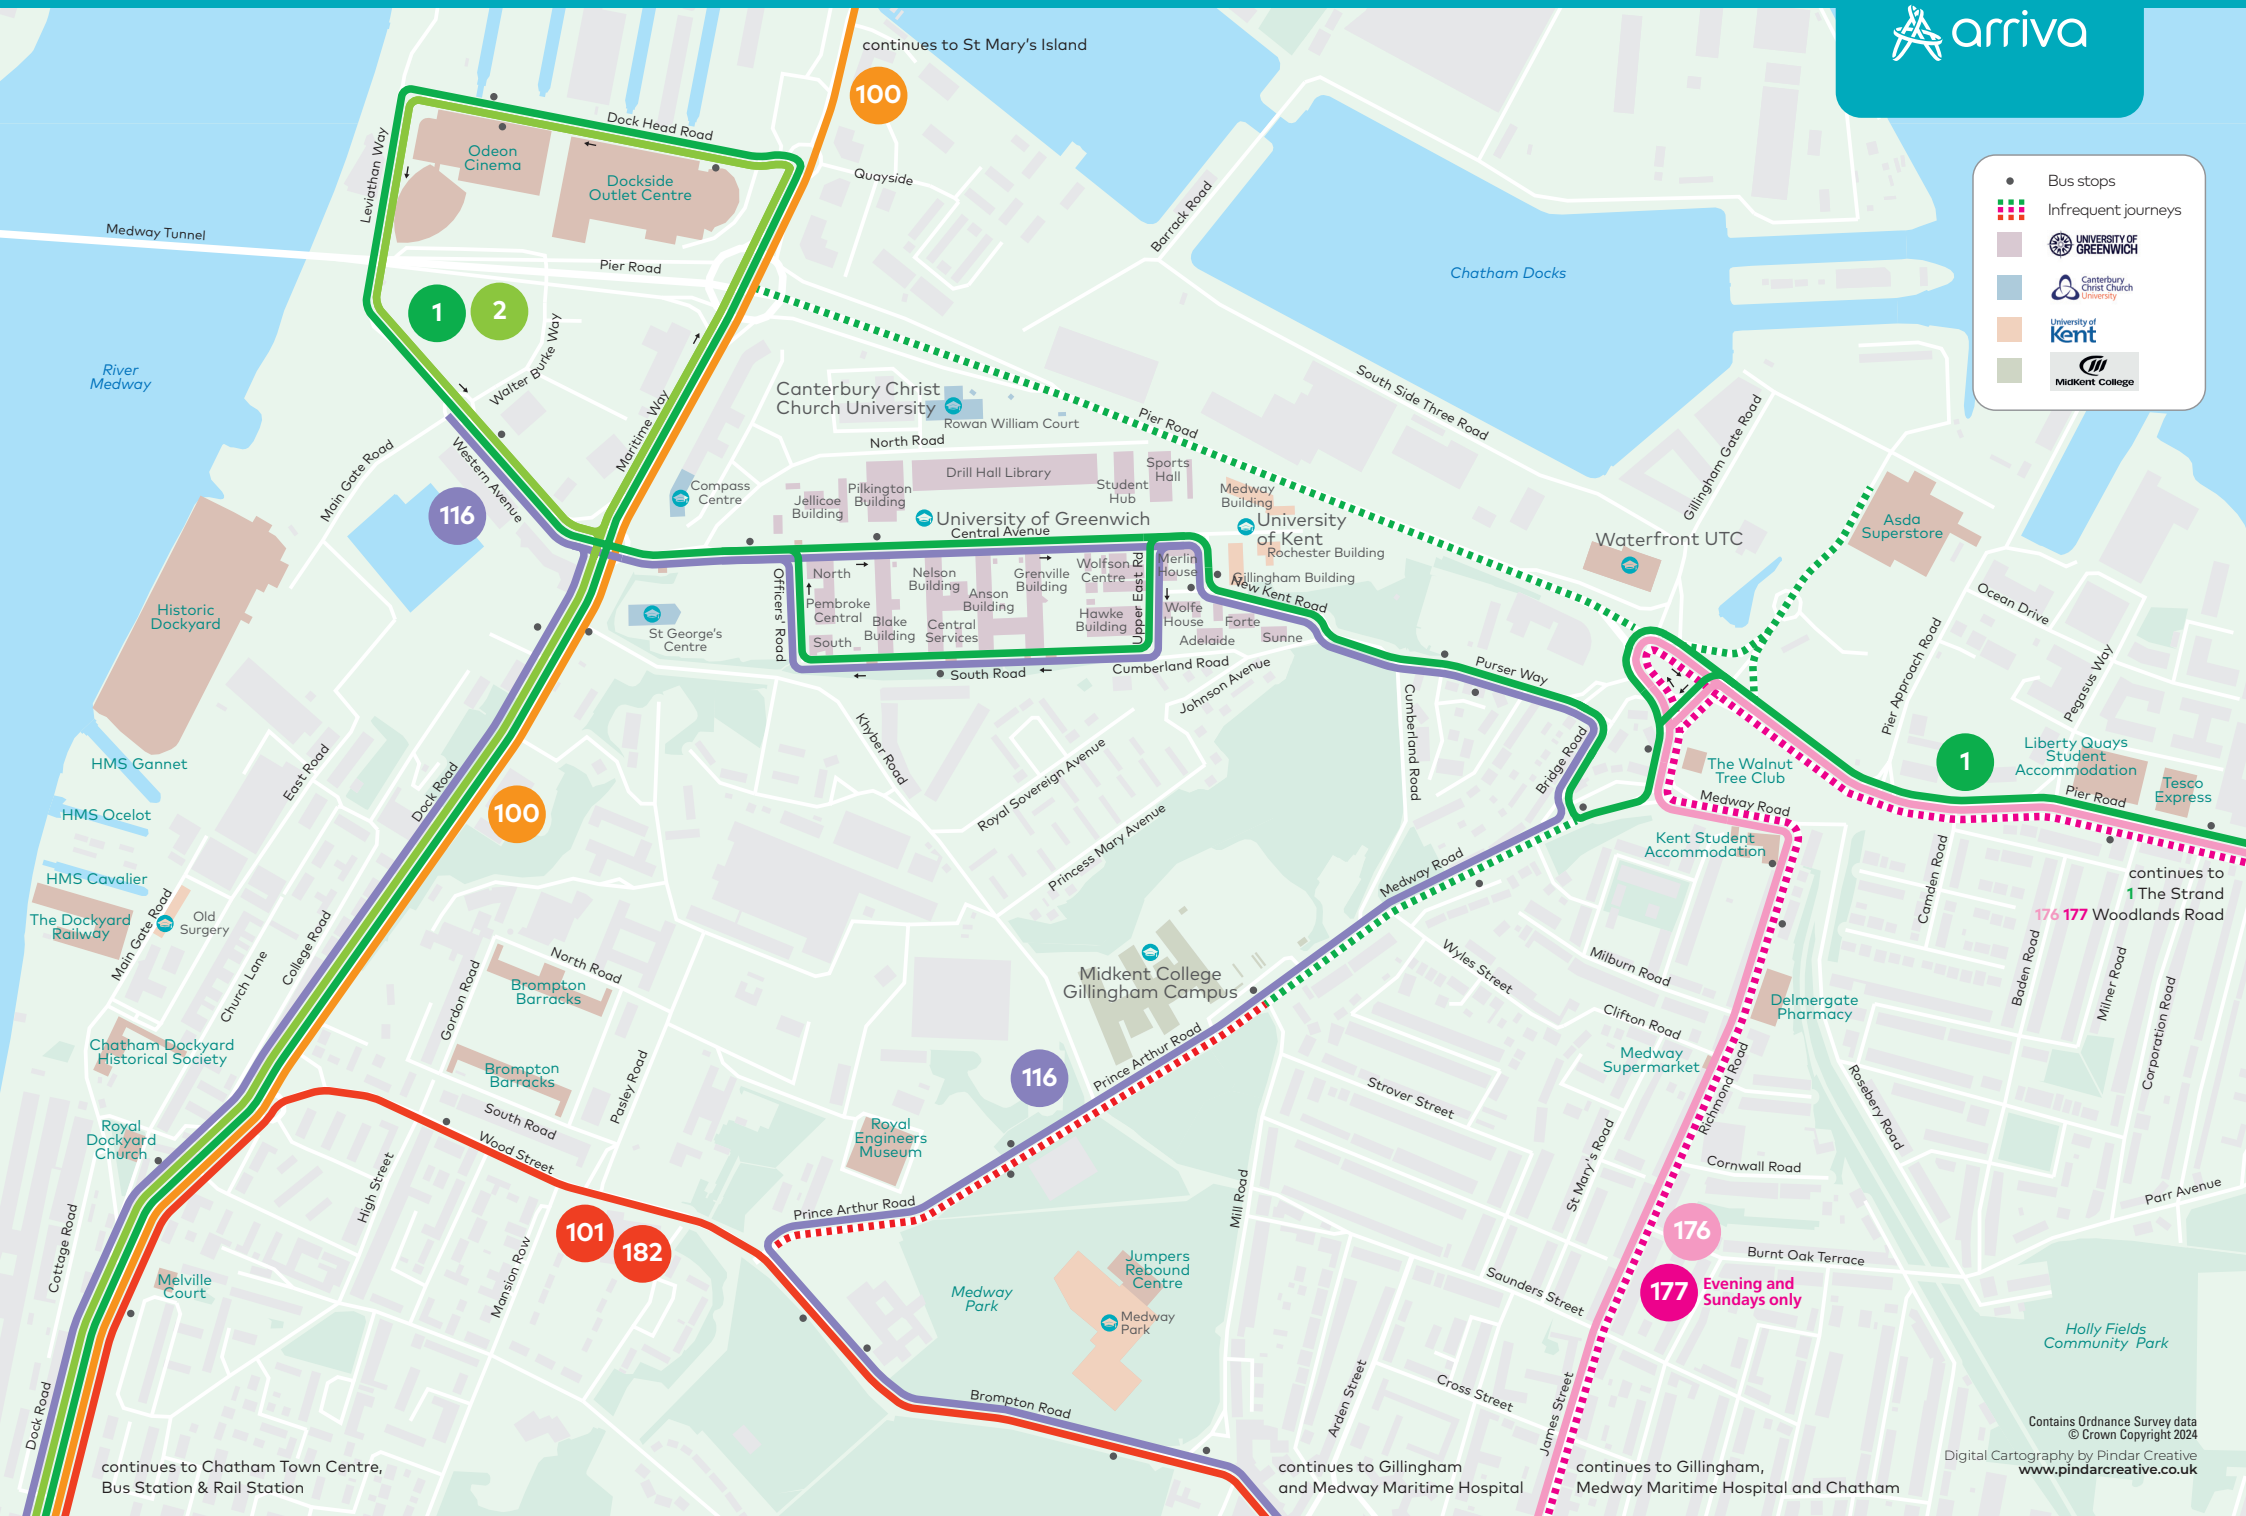

# Our Medway Campus services

- Bus stops
- ▨ Infrequent journeys
- UNIVERSITY OF GREENWICH
- Canterbury Christ Church University
- University of Kent
- MidKent College

continues to Chatham Town Centre, Bus Station & Rail Station

continues to Gillingham and Medway Maritime Hospital

continues to Gillingham, Medway Maritime Hospital and Chatham