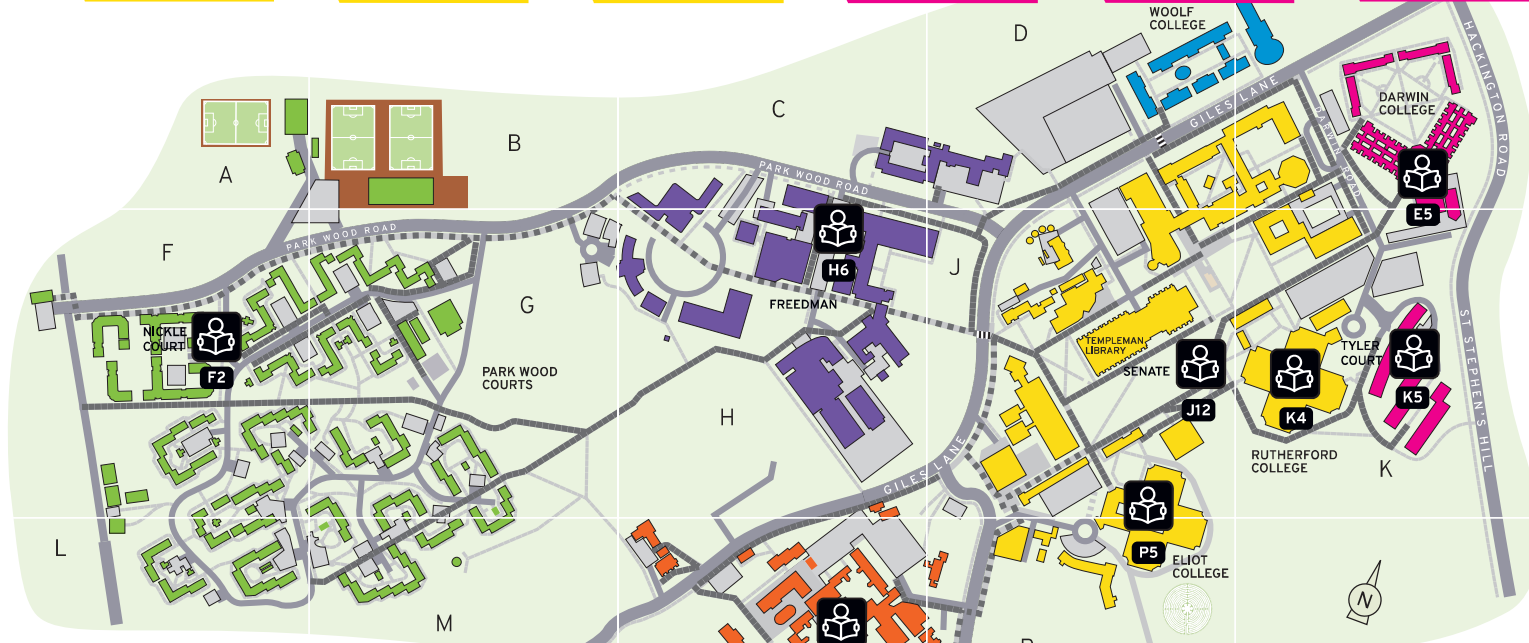

## Key

- Road
- Main footpath
- Footpath

## Facilities

- Study Hub
- PC
- Printer
- Vending machine
- AV equipment

**P5 Eliot Study Hub**  
E4.D, Eliot College

**K4 Rutherford Study Hub**  
S4.6, Rutherford College

**J12 Senate PG Study Hub**  
101, Senate Chamber

**E5 Darwin Study Hub 1**  
A4.02, Darwin College

**E5 Darwin Study Hub 2**  
A3.07, Darwin College

**K5 Tyler Court Study Hub**  
01A, Tyler Court A

## Buildings labelled on map