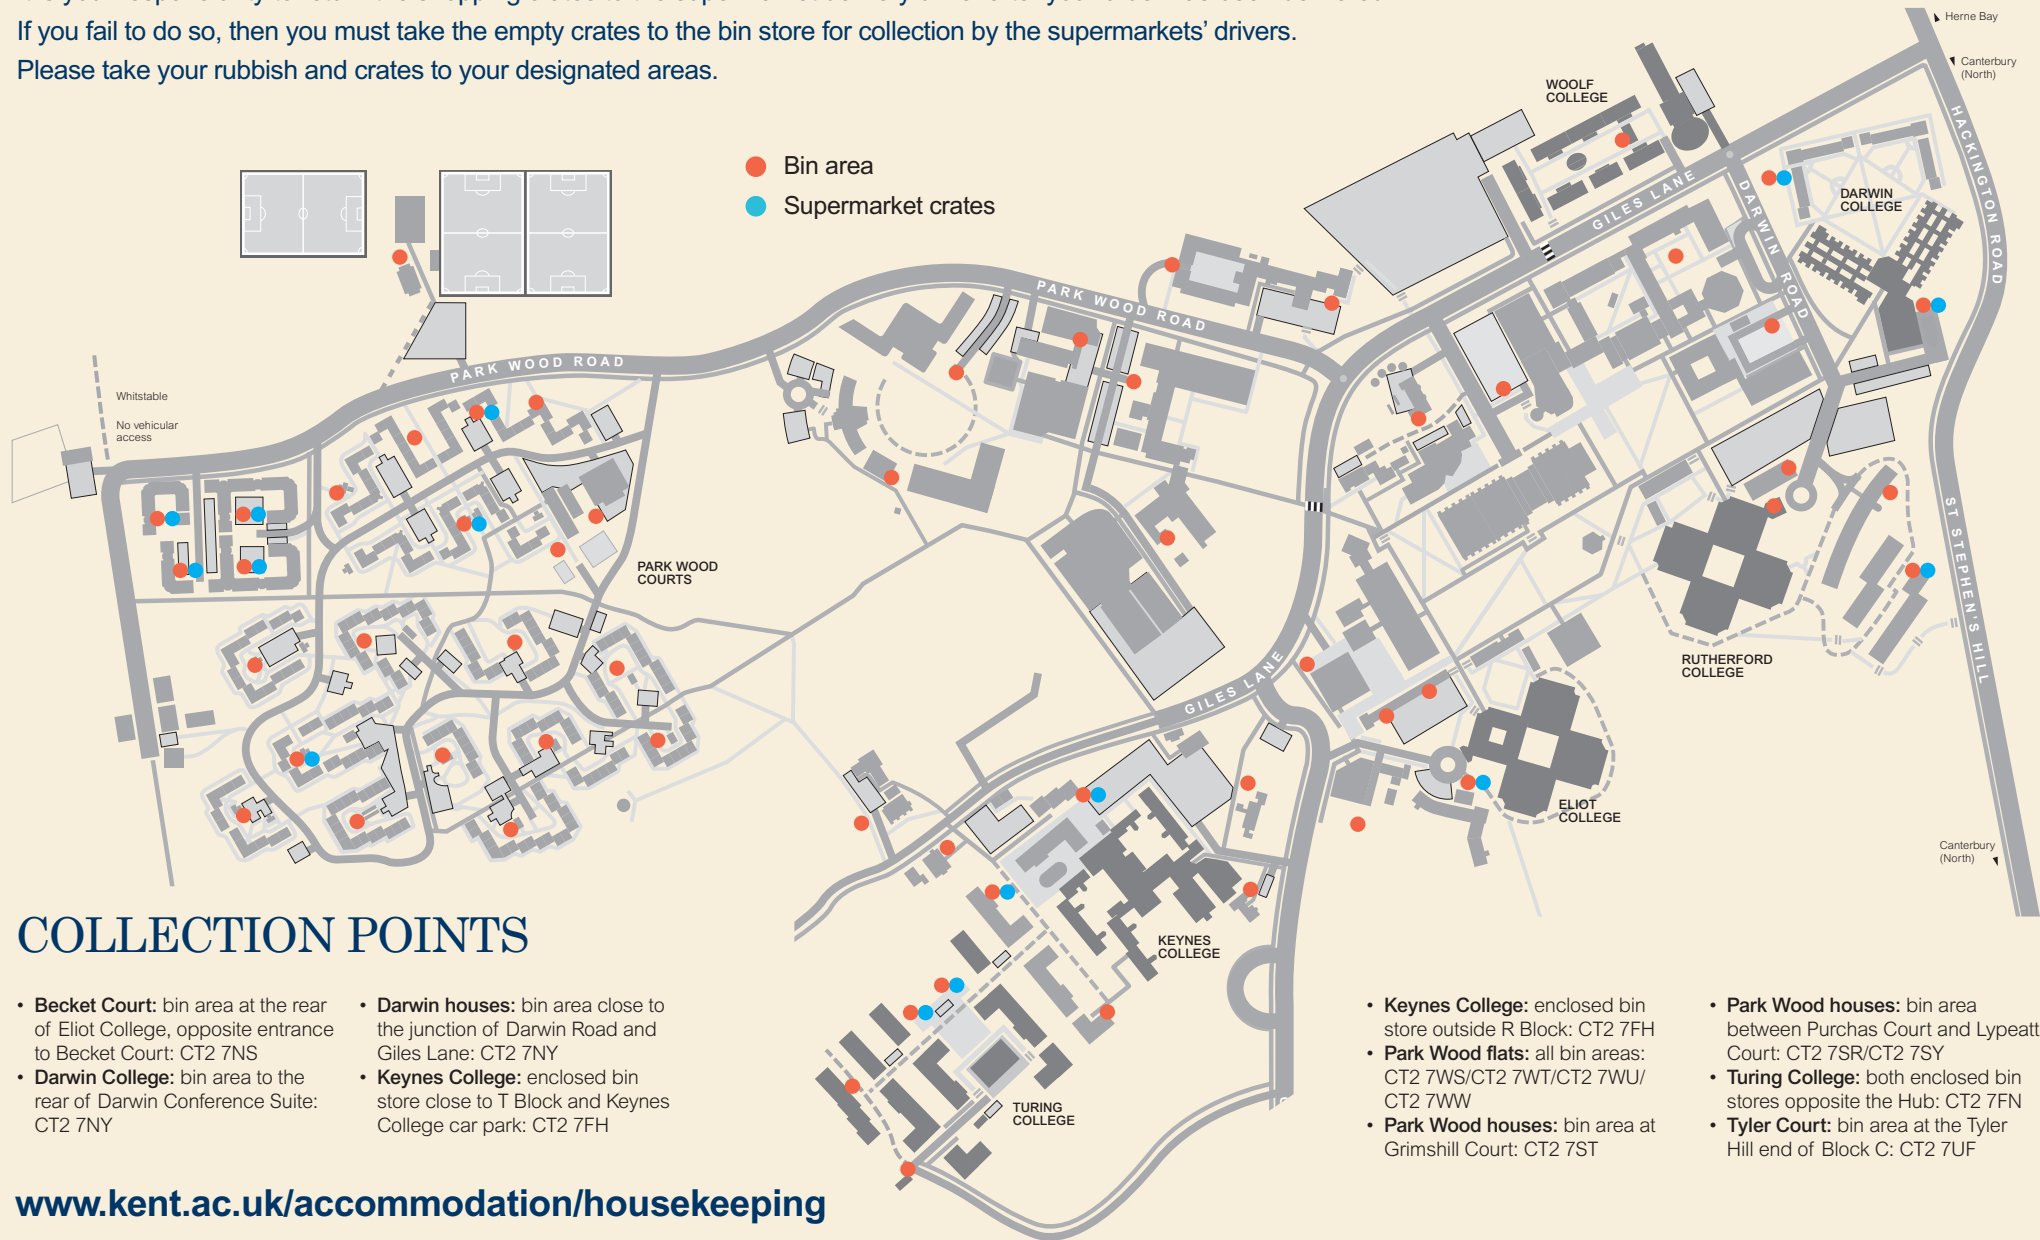

SUPERMARKET CRATES AND BIN AREAS

It is your responsibility to return the shopping crates to the supermarket delivery driver after your order has been delivered. If you fail to do so, then you must take the empty crates to the bin store for collection by the supermarkets' drivers. Please take your rubbish and crates to your designated areas.

COLLECTION POINTS

- **Becket Court:** bin area at the rear of Eliot College, opposite entrance to Becket Court: CT2 7NS
- **Darwin College:** bin area to the rear of Darwin Conference Suite: CT2 7NY
- **Darwin houses:** bin area close to the junction of Darwin Road and Giles Lane: CT2 7NY
- **Keynes College:** enclosed bin store close to T Block and Keynes College car park: CT2 7FH
- **Keynes College:** enclosed bin store outside R Block: CT2 7FH
- **Park Wood flats:** all bin areas: CT2 7WS/CT2 7WT/CT2 7WU/CT2 7WW
- **Park Wood houses:** bin area at Grimshill Court: CT2 7ST
- **Park Wood houses:** bin area between Purchas Court and Lypeatt Court: CT2 7SR/CT2 7SY
- **Turing College:** both enclosed bin stores opposite the Hub: CT2 7FN
- **Tyler Court:** bin area at the Tyler Hill end of Block C: CT2 7UF

www.kent.ac.uk/accommodation/housekeeping